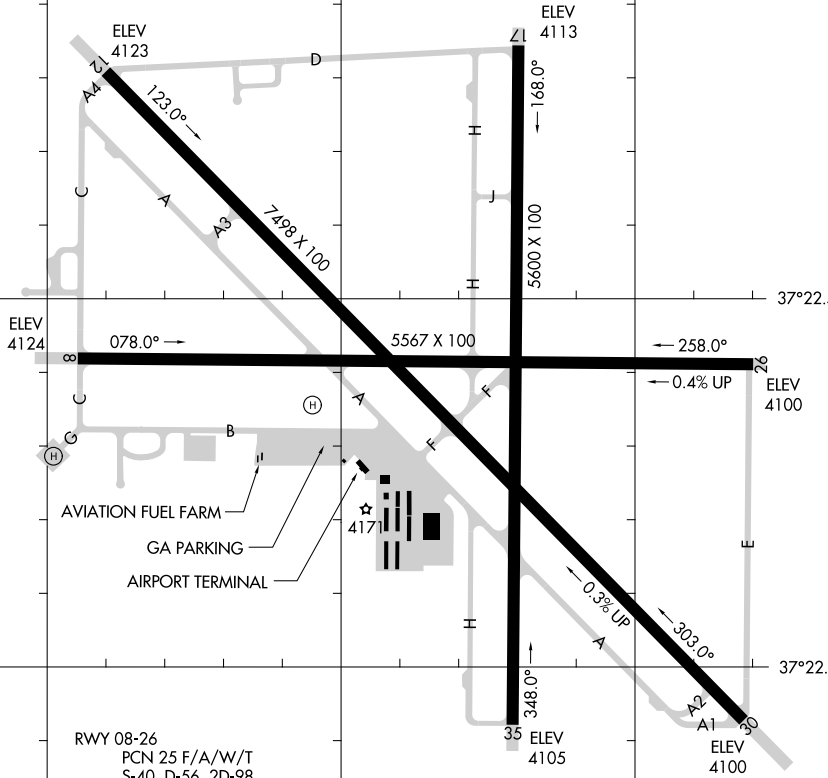

# AIRPORT DIAGRAM

AL-5737 (FAA)

BISHOP (BIH)  
BISHOP, CALIFORNIA

ASOS  
119.025  
CTAF/UNICOM  
123.0

FIELD  
ELEV  
4124

JANUARY 2020  
ANNUAL RATE OF CHANGE  
0.1° W

37°23.0' N

SW-2, 03 OCT 2024 to 31 OCT 2024

SW-2, 03 OCT 2024 to 31 OCT 2024

ELEV 4124

ELEV 4113

37°22.5' N

ELEV 4100

37°22.0' N

118°22.5' W

118°22.0' W

118°21.5' W

37°21.5' N

RWY 08-26  
PCN 25 F/A/W/T  
S-40, D-56, 2D-98

RWY 12-30  
PCN 50 F/B/W/T  
S-70, D-110, 2D-200

RWY 17-35  
PCN 49 F/B/W/T  
S-100, D-140, 2D-240

# AIRPORT DIAGRAM

24193

BISHOP, CALIFORNIA  
BISHOP (BIH)