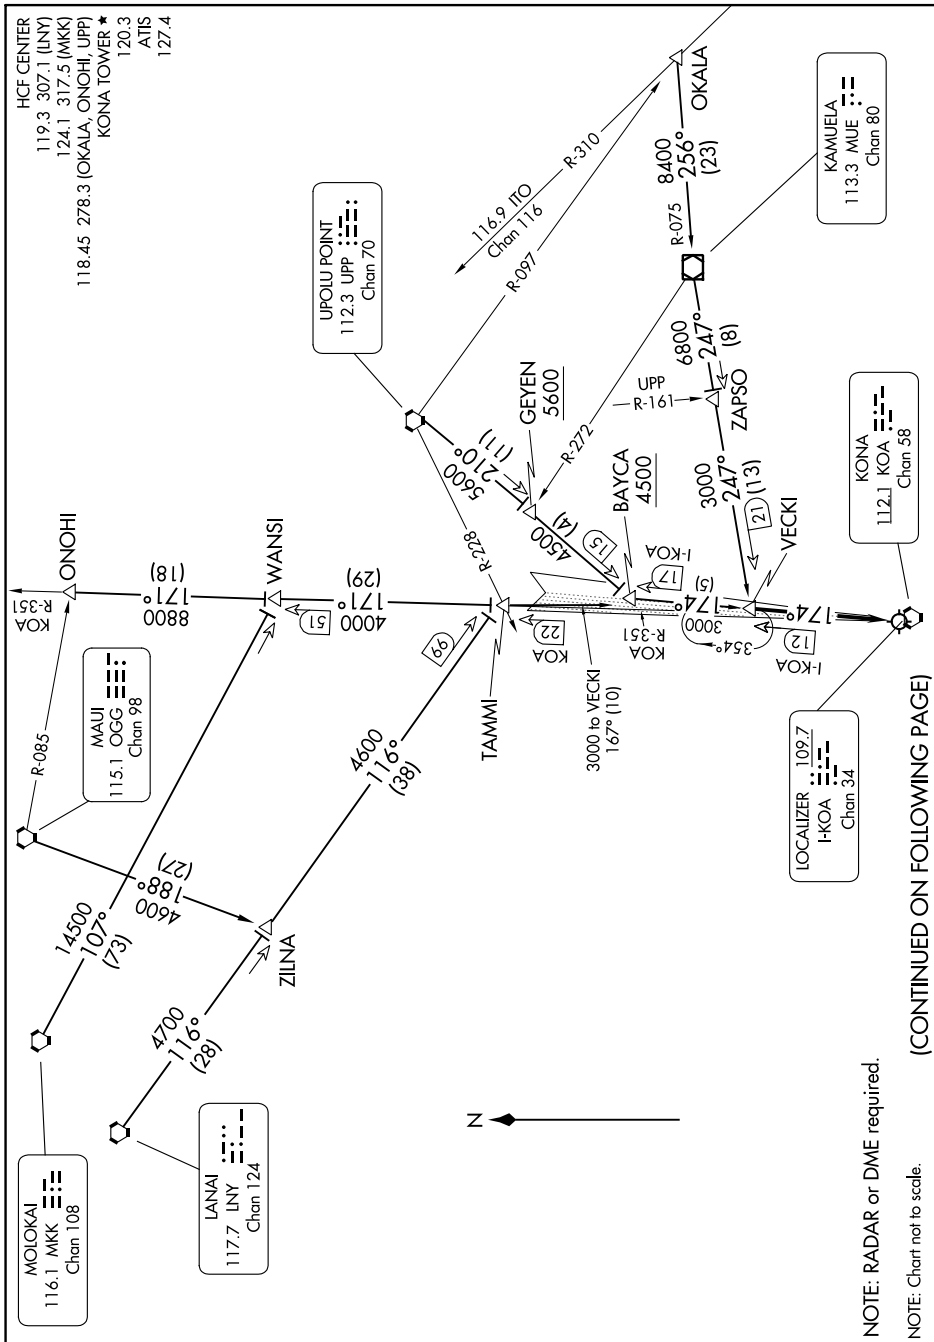

# VECKI NINE ARRIVAL

PAC, 05 SEP 2024 to 31 OCT 2024

(CONTINUED ON FOLLOWING PAGE)

NOTE: RADAR or DME required.  
NOTE: Chart not to scale.

PAC, 05 SEP 2024 to 31 OCT 2024