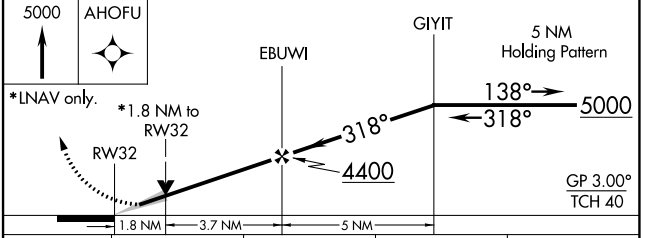

CATEGORY	A	B	C	D
LPV DA	2841-1	252 (300-1)		NA
LNAV/VNAV DA	2961-1¼	372 (400-1¼)		NA
LNAV MDA	3180-1	591 (600-1)		NA
CIRCLING	3180-1¼ 585 (600-1¼)	3560-1½ 965 (1000-1½)		NA