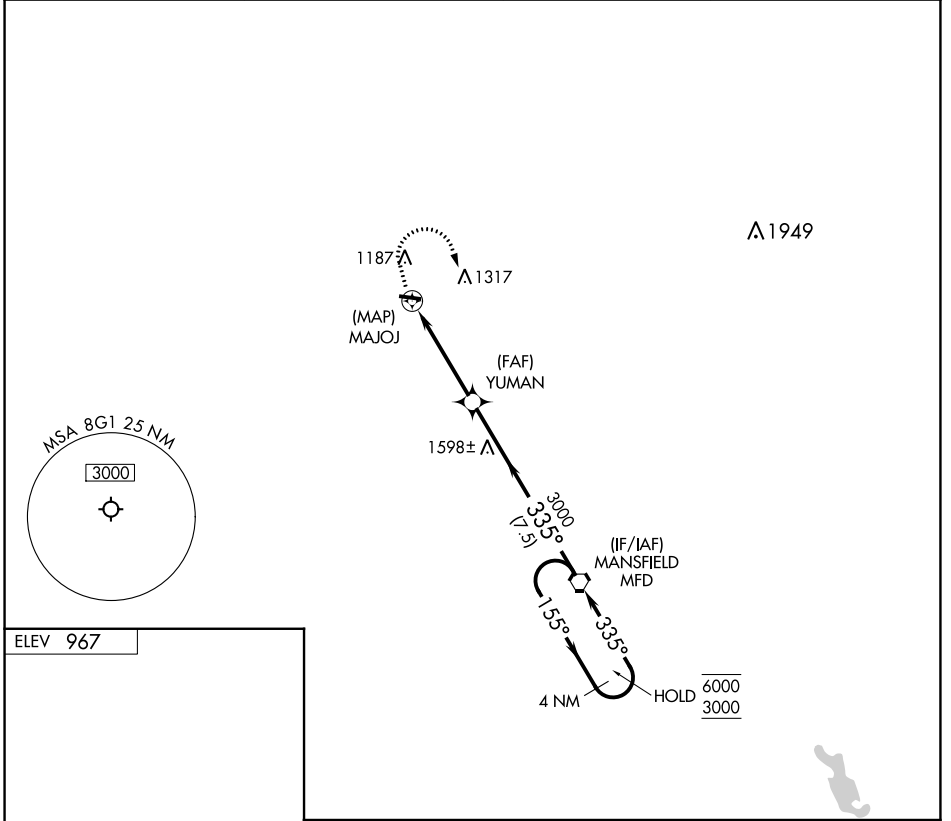

APP CRS 335°	Rwy Idg TDZE Apt Elev	N/A N/A 967
------------------------	-----------------------------	--

RNAV (GPS)-A

WILLARD (8G1)

RNP APCH.		MISSED APPROACH: Climbing right turn to 3000 direct MFD VORTAC and hold.	
Procedure NA at night. Use Marion altimeter setting.		MNN ASOS 119.975	CLEVELAND APP CON * 128.35 360.65
		CLEVELAND RADIO 122.6	CTAF 122.9

CATEGORY	A	B	C	D
CIRCLING	1560-1 593 (600-1)	1700-1 733 (800-1)	1700-2 733 (800-2)	NA