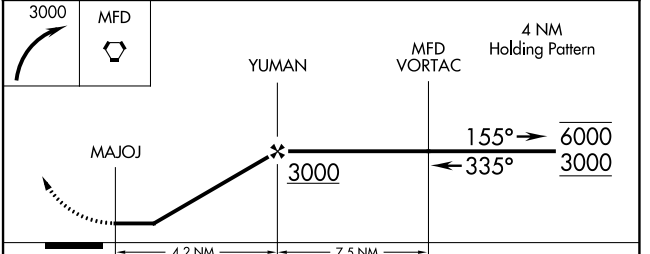

APP CRS 335°	Rwy Idg TDZE Apt Elev	N/A N/A 967
------------------------	-----------------------------	--

RNAV (GPS)-A

WILLARD (8G1)

RNP APCH.		MISSED APPROACH: Climbing right turn to 3000 direct MFD VORTAC and hold.	
Procedure NA at night. Use Marion altimeter setting.		MNN ASOS 119.975	CLEVELAND APP CON * 128.35 360.65
		CLEVELAND RADIO 122.6	CTAF 122.9

CATEGORY	A	B	C	D
CIRCLING	1560-1 593 (600-1)	1700-1 733 (800-1)	1700-2 733 (800-2)	NA