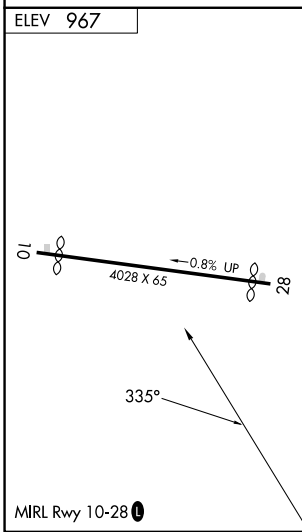

APP CRS 335°	Rwy Idg TDZE Apt Elev	N/A N/A 967
------------------------	-----------------------------	--

RNAV (GPS)-A

WILLARD (8G1)

RNP APCH.		MISSED APPROACH: Climbing right turn to 3000 direct MFD VORTAC and hold.	
Procedure NA at night. Use Marion altimeter setting.		MNN ASOS 119.975	CLEVELAND APP CON * 128.35 360.65
		CLEVELAND RADIO 122.6	CTAF 122.9

CATEGORY	A	B	C	D
CIRCLING	1560-1 593 (600-1)	1700-1 733 (800-1)	1700-2 733 (800-2)	NA