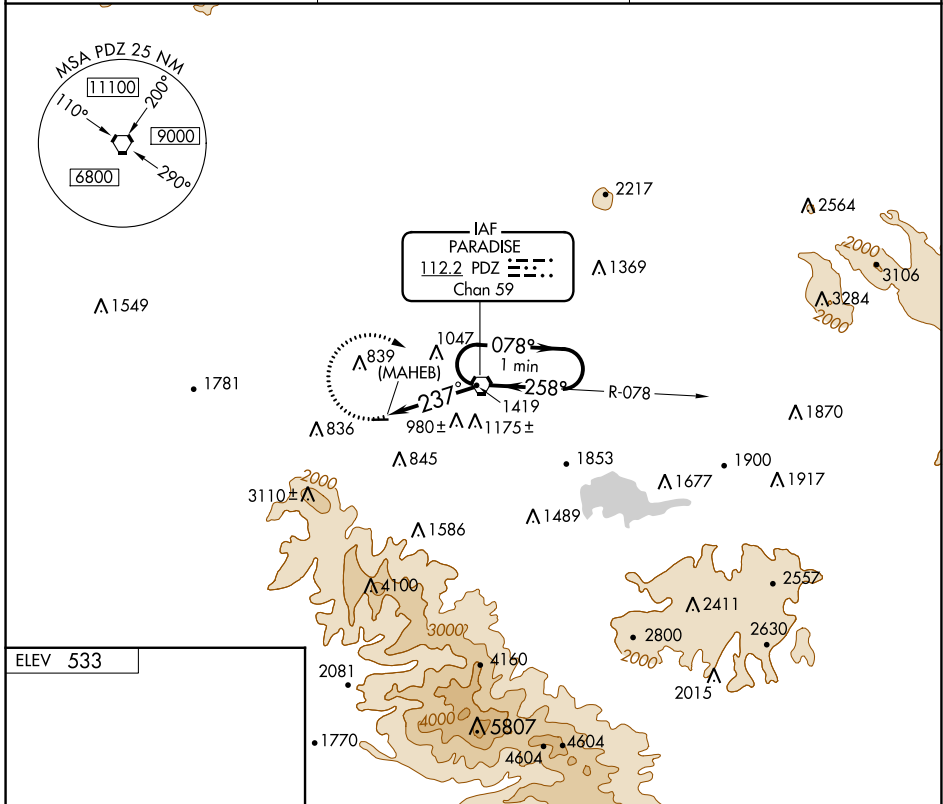

VORTAC PDZ 112.2 Chan 59	APP CRS 237°	Rwy Idg TDZE Apt Elev	N/A N/A 533
---------------------------------------	------------------------	-----------------------------	--

VOR or GPS-A

CORONA MUNI (AJO)

▼ When local altimeter setting not received, use Ontario
▲ NA Intl altimeter setting and increase all MDA 80 feet.

MISSED APPROACH: Climbing right turn to 3100 direct PDZ VORTAC and hold, continue climb in hold to 3100.

AWOS-3PT 132-175	SOCAL APP CON 135.4 377.125	UNICOM 122.7 (CTAF) 📻
----------------------------	---------------------------------------	--

FAF to MAP 3.6 NM		CATEGORY	A	B	C	D
Knots	60 90 120 150 180	CIRCLING	1660-1¼ 1127 (1200-1¼)	1660-1½ 1127 (1200-1½)	NA	
Min:Sec	3:36 2:24 1:48 1:26 1:12					

SW-3, 03 OCT 2024 to 31 OCT 2024

SW-3, 03 OCT 2024 to 31 OCT 2024