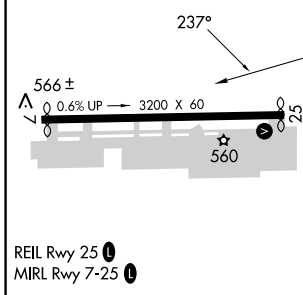

MISSED APPROACH: Climbing right turn to 3100 direct PDZ VORTAC and hold, continue climb in hold to 3100.

AWOS-3PT 132-175	SOCAL APP CON 135.4 377.125	UNICOM 122.7 (CTAF) 📻
----------------------------	---------------------------------------	--

FAF to MAP 3.6 NM		CATEGORY	A	B	C	D
Knots	60 90 120 150 180	CIRCLING	1660-1¼ 1127 (1200-1¼)	1660-1½ 1127 (1200-1½)	NA	
Min:Sec	3:36 2:24 1:48 1:26 1:12					

SW-3, 03 OCT 2024 to 31 OCT 2024

SW-3, 03 OCT 2024 to 31 OCT 2024