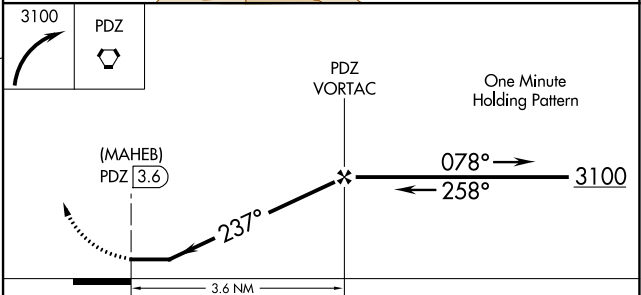

VORTAC PDZ 112.2 Chan 59	APP CRS 237°	Rwy Idg TDZE Apt Elev	N/A N/A 533
---------------------------------------	------------------------	-----------------------------	--

VOR or GPS-A

CORONA MUNI (AJO)

▼ When local altimeter setting not received, use Ontario
▲ NA Intl altimeter setting and increase all MDA 80 feet.

MISSED APPROACH: Climbing right turn to 3100 direct PDZ VORTAC and hold, continue climb in hold to 3100.

AWOS-3PT 132-175	SOCAL APP CON 135.4 377.125	UNICOM 122.7 (CTAF) 📻
----------------------------	---------------------------------------	--

FAF to MAP 3.6 NM		CATEGORY	A	B	C	D
Knots	60 90 120 150 180	CIRCLING	1660-1¼ 1127 (1200-1¼)	1660-1½ 1127 (1200-1½)	NA	
Min:Sec	3:36 2:24 1:48 1:26 1:12					

SW-3, 03 OCT 2024 to 31 OCT 2024

SW-3, 03 OCT 2024 to 31 OCT 2024