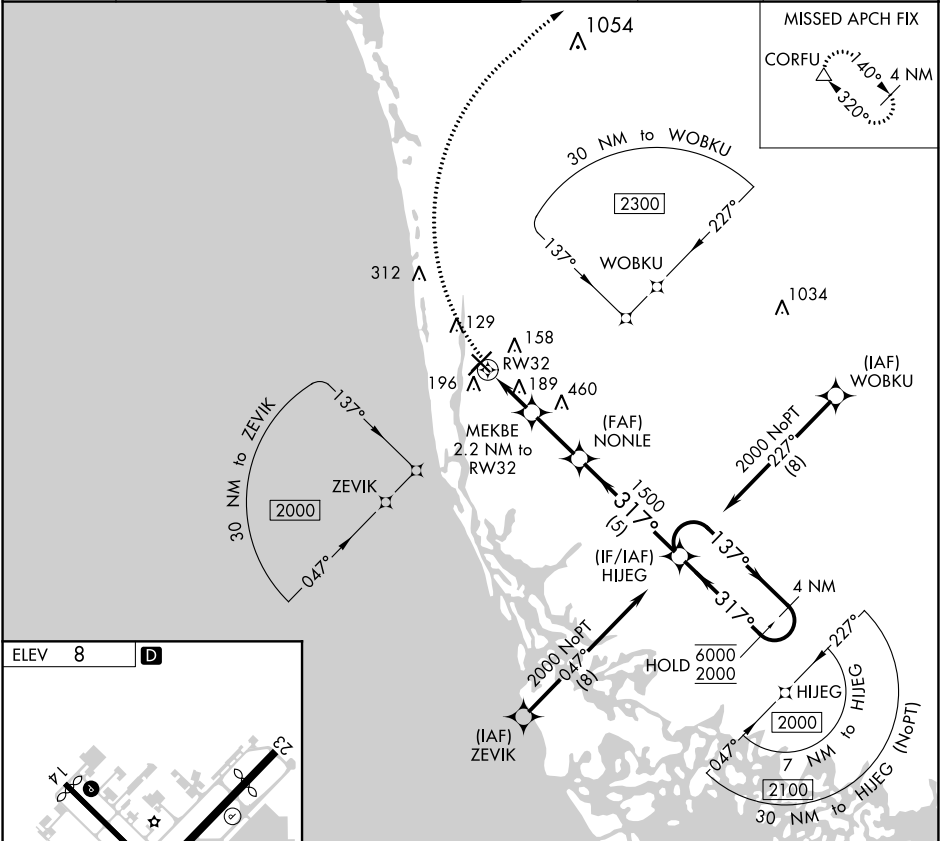

APP CRS 317°	Rwy Idg TDZE Apt Elev	N/A N/A 8
------------------------	-----------------------------	--------------------------------------

RNAV (GPS)-A

NAPLES MUNI (APF)

RNP APCH.			MISSED APPROACH: Climbing right turn to 2300 direct CORFU and hold.		
ATIS 134.225	FORT MYERS APP CON* 124.125 371.85	NAPLES TOWER* 128.5 (CTAF) 0	GND CON 121.6	CLNC DEL 118.0	CLNC DEL 124.125 (When twr closed)

2300	CORFU	HIJEG	4 NM Holding Pattern
MEKBE 2.2 NM to RW32	NONLE	HIJEG	4 NM
RW32	1500	6000	2000
740	3.00° TCH 38	137°	317°
2.2 NM	2.4 NM	5 NM	
CATEGORY	A	B	C
CIRCLING	580-1	572 (600-1)	680-2 672 (700-2)
			820-2 ^{3/4} 812 (900-2 ^{3/4})

SE-3, 03 OCT 2024 to 31 OCT 2024

SE-3, 03 OCT 2024 to 31 OCT 2024