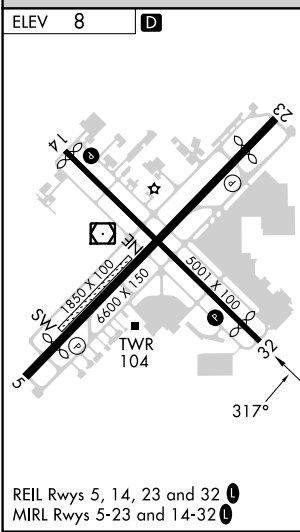

APP CRS 317°	Rwy Idg TDZE Apt Elev	N/A N/A 8
------------------------	-----------------------------	--------------------------------------

RNAV (GPS)-A

NAPLES MUNI (APF)

RNP APCH.			MISSED APPROACH: Climbing right turn to 2300 direct CORFU and hold.		
ATIS 134.225	FORT MYERS APP CON* 124.125 371.85	NAPLES TOWER* 128.5 (CTAF) 0	GND CON 121.6	CLNC DEL 118.0	CLNC DEL 124.125 (When twr closed)

2300	CORFU	HIJEG	4 NM Holding Pattern
MEKBE 2.2 NM to RW32	NONLE	HIJEG	4 NM
RW32	1500	6000	2000
740	3.00° TCH 38	137°	317°
2.2 NM	2.4 NM	5 NM	
CATEGORY	A	B	C
CIRCLING	580-1	572 (600-1)	680-2 672 (700-2)
			820-2 ^{3/4} 812 (900-2 ^{3/4})