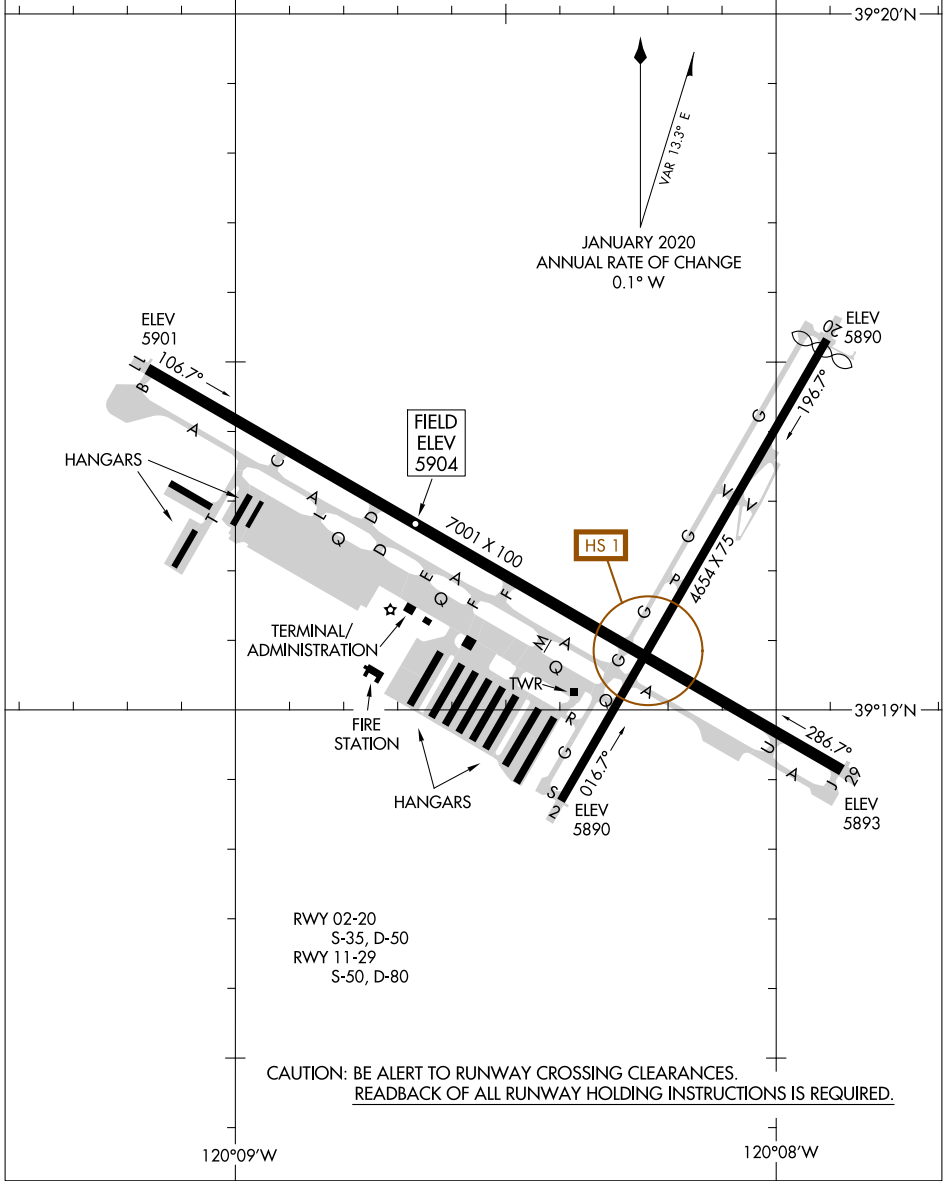

23110

AIRPORT DIAGRAM

AL-6021 (FAA)

TRUCKEE-TAHOE (TRK)
TRUCKEE, CALIFORNIA

D-ATIS
118.0
AWOS-3PT
118.0
TRUCKEE TOWER*
120.575
GND CON
118.3

39°20'N

 JANUARY 2020
 ANNUAL RATE OF CHANGE
 0.1° W

SW-2, 03 OCT 2024 to 31 OCT 2024

SW-2, 03 OCT 2024 to 31 OCT 2024

39°19'N

RWY 02-20
 S-35, D-50
 RWY 11-29
 S-50, D-80

CAUTION: BE ALERT TO RUNWAY CROSSING CLEARANCES.
READBACK OF ALL RUNWAY HOLDING INSTRUCTIONS IS REQUIRED.

120°09'W

120°08'W

AIRPORT DIAGRAM

23110

TRUCKEE, CALIFORNIA
TRUCKEE-TAHOE (TRK)