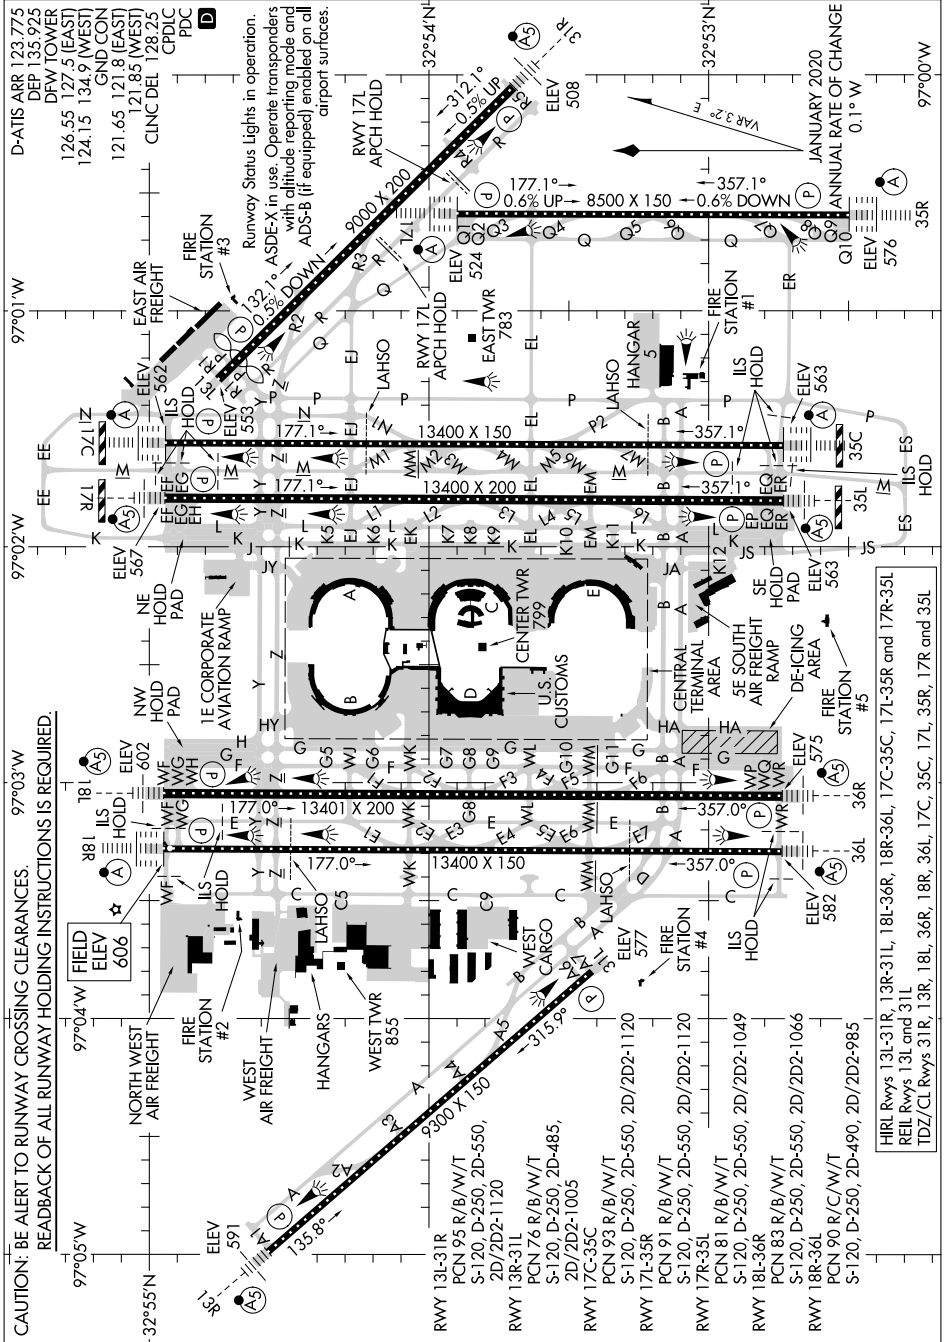

AIRPORT DIAGRAM

AL-6039 (FAA)

DALLAS-FORT WORTH INTL (DFW)
DALLAS-FORT WORTH, TEXAS

AIRPORT DIAGRAM

DALLAS-FORT WORTH, TEXAS
DALLAS-FORT WORTH INTL (DFW)

CAUTION: BE ALERT TO RUNWAY CROSSING CLEARANCES.
READBACK OF ALL RUNWAY HOLDING INSTRUCTIONS IS REQUIRED.

HRL Rwy 13L-31R, 13R-31L, 18L-36L, 17C-35C, 17L-35R and 17R-35L
REIL Rwy 13L and 31L
TDZ/CL Rwy 31R, 13R, 18L, 36R, 18R, 36L, 17C, 35C, 17L, 35R, 17R and 35L