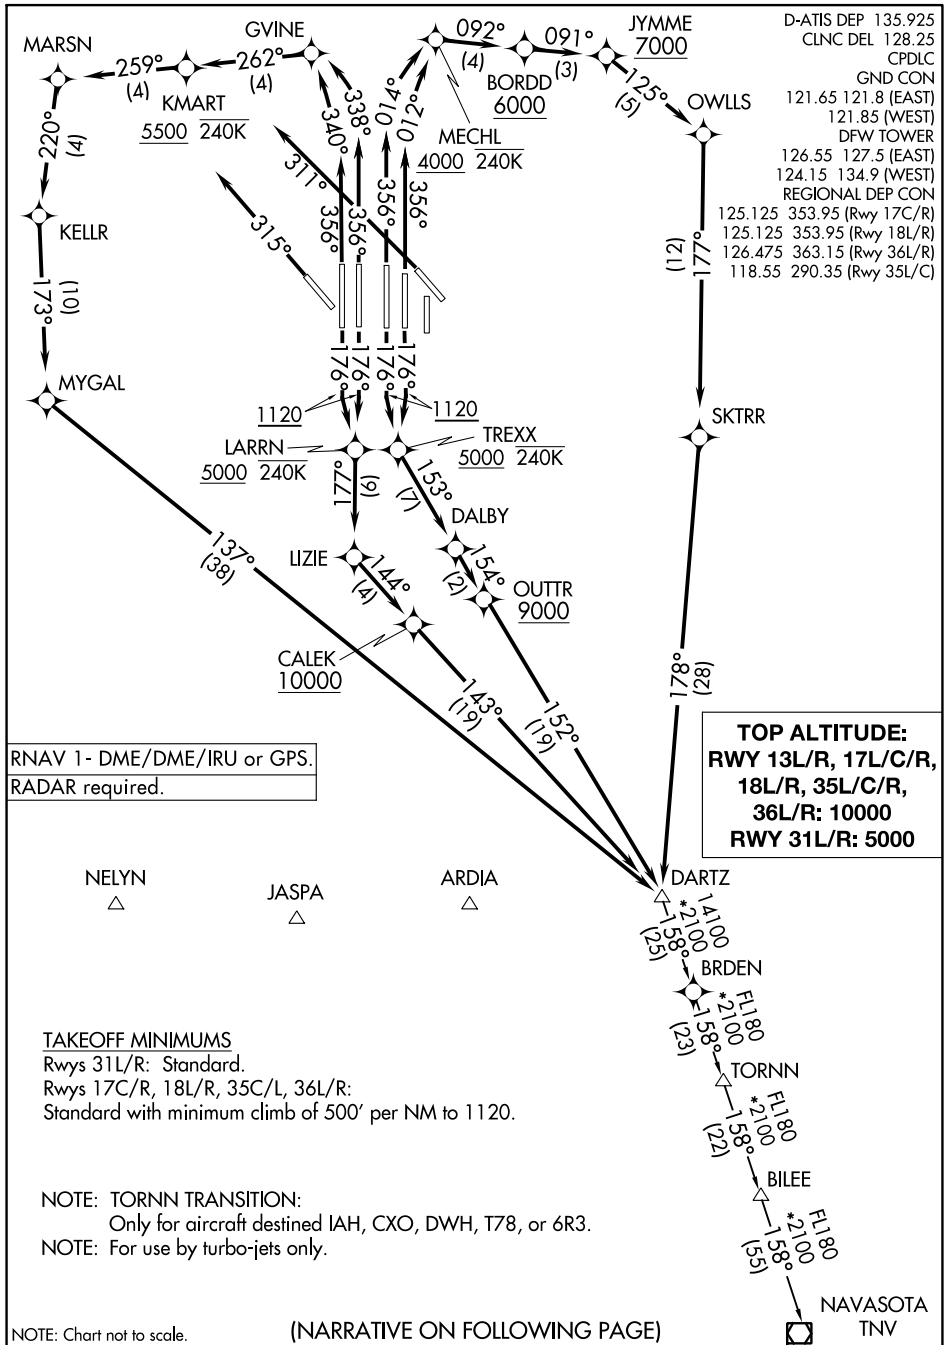

(DARTZ9.DARTZ) 23334

AL-6039 (FAA)

DALLAS-FORT WORTH INTL (DFW)

DARTZ NINE DEPARTURE (RNAV)

DALLAS-FORT WORTH, TEXAS

SC-2, 03 OCT 2024 to 31 OCT 2024

SC-2, 03 OCT 2024 to 31 OCT 2024

NOTE: Chart not to scale.

(NARRATIVE ON FOLLOWING PAGE)

DARTZ NINE DEPARTURE (RNAV)

(DARTZ9.DARTZ) 03NOV22

DALLAS-FORT WORTH, TEXAS

DALLAS-FORT WORTH INTL (DFW)