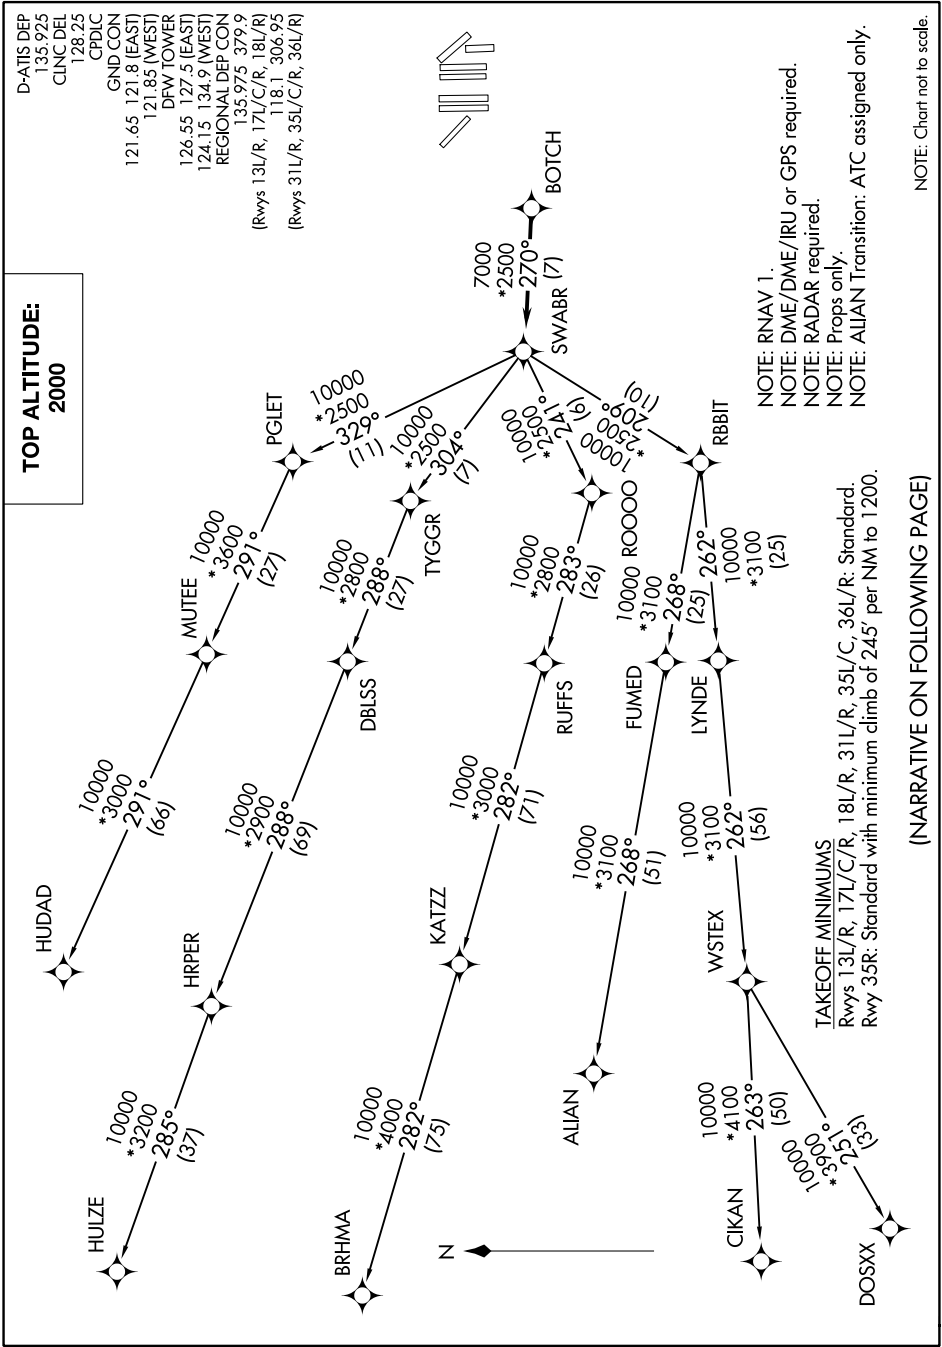

# SWABR ONE DEPARTURE (RNAV)

DALLAS-FORT WORTH, TEXAS

SC-2, 03 OCT 2024 to 31 OCT 2024

# SWABR ONE DEPARTURE (RNAV)

(SWABR1 .SWABR) 24MAR22

DALLAS-FORT WORTH, TEXAS

DALLAS-FORT WORTH INTL (DFW)

(NARRATIVE ON FOLLOWING PAGE)

SC-2, 03 OCT 2024 to 31 OCT 2024