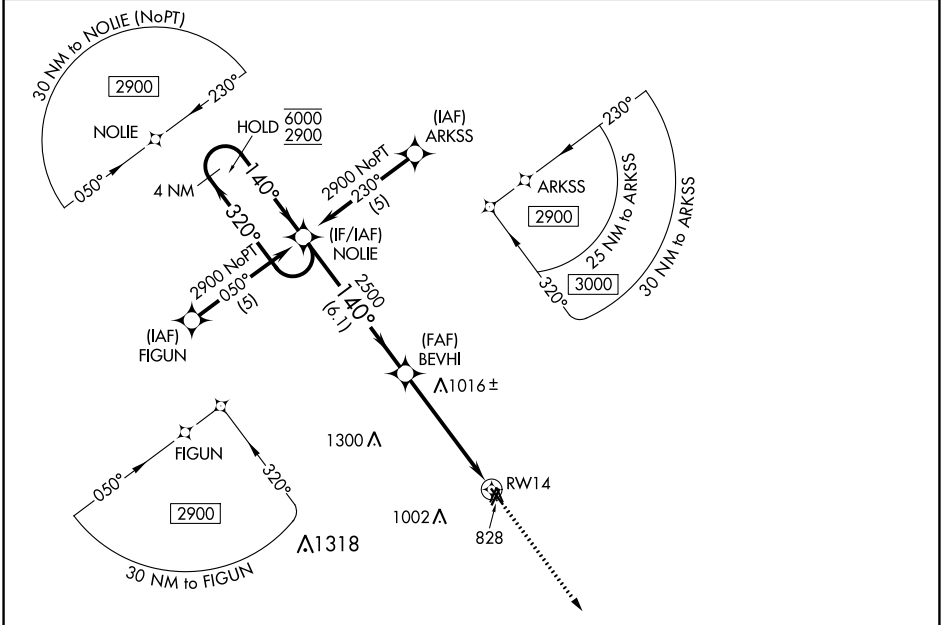

APP CRS 140°	Rwy ldg TDZE Apt Elev	3899 783 783
------------------------	-----------------------------	---

RNAV (GPS) RWY 14

CHILLICOTHE MUNI (CHT)

RNP APCH.		MISSED APPROACH: Climb to 2900 direct TUDEE and hold.
AWOS-3 118.175	KANSAS CITY CENTER 125.25 235.975	UNICOM 122.8 (CTAF)

NC-3, 03 OCT 2024 to 31 OCT 2024

NC-3, 03 OCT 2024 to 31 OCT 2024