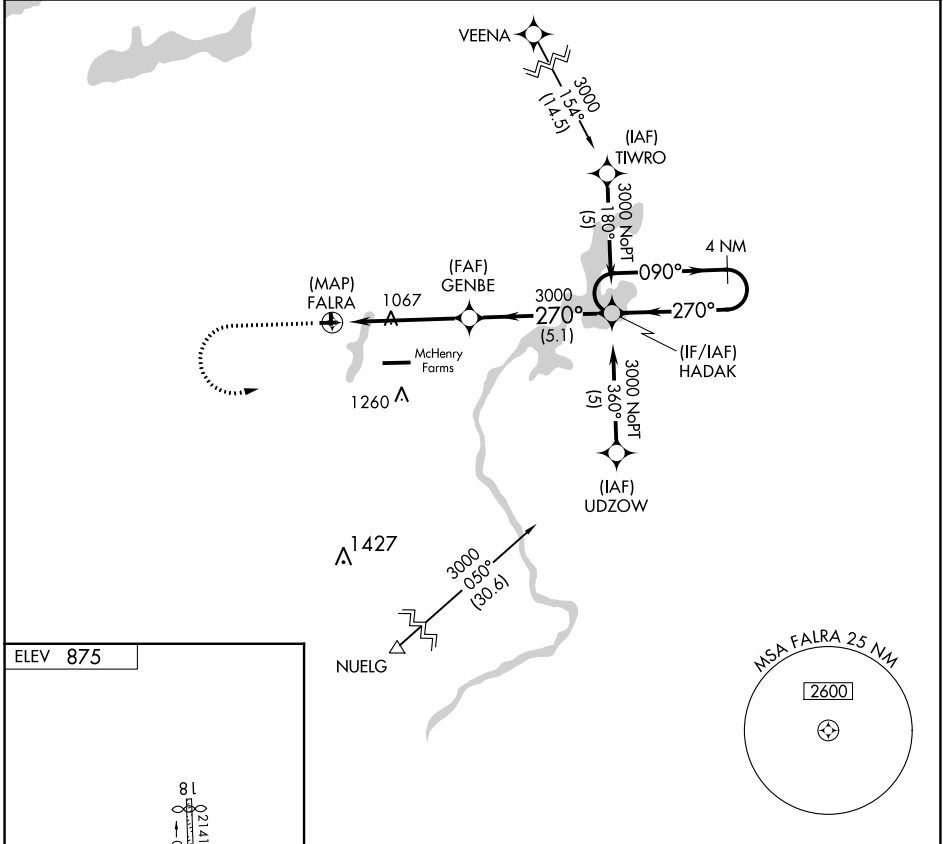

APP CRS 270°	Rwy Idg TDZE Apt Elev	N/A N/A 875

RNAV (GPS)-B

GALT FLD (10C)

▽ Use Waukegan Rgnl altimeter setting. GPS or RNP-0.3 Required. ▲ NA DME/DME RNP-0.3 NA.	MISSED APPROACH: Climb to 2000, then climbing left turn to 3000 direct HADAK WP and hold.

CHICAGO APP CON 120.55 306.925	UNICOM 122.8 (CTAF)

CATEGORY	A	B	C	D
CIRCLING	1480-1	605 (700-1)	1540-1³/₄ 665 (700-1³/₄)	NA

EC-3, 03 OCT 2024 to 31 OCT 2024

EC-3, 03 OCT 2024 to 31 OCT 2024