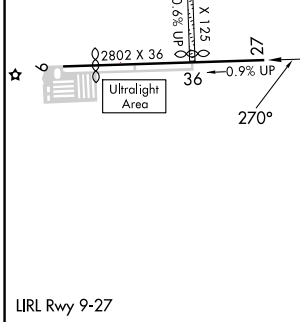

APP CRS <b>270°</b>	Rwy Idg TDZE Apt Elev	<b>N/A</b> <b>N/A</b> <b>875</b>
------------------------	-----------------------------	--

# RNAV (GPS)-B

GALT FLD (10C)

<p><b>▽</b> Use Waukegan Rgnl altimeter setting. GPS or RNP-0.3 Required. <b>▲ NA</b> DME/DME RNP-0.3 NA.</p>	<p>MISSED APPROACH: Climb to 2000, then climbing left turn to 3000 direct HADAK WP and hold.</p>
---	--

<p>CHICAGO APP CON <b>120.55 306.925</b></p>	<p>UNICOM <b>122.8</b> (CTAF)</p>
--	---------------------------------------

CATEGORY	A	B	C	D
CIRCLING	1480-1	605 (700-1)	1540-1 <sup>3</sup> / <sub>4</sub> 665 (700-1 <sup>3</sup> / <sub>4</sub> )	NA