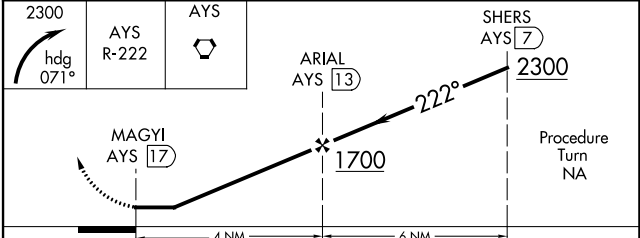

VORTAC AYS 110.2 Chan 39	APP CRS 222°	Rwy Idg TDZE Apt Elev 187	N/A N/A 187
--	------------------------	---	--

VOR/DME-A

HOMERVILLE (HOE)

⚠ When local altimeter setting not received, use Waycross altimeter setting and increase all MDA 60 feet, and Circling Cat C/D visibility ¼ mile.

MISSED APPROACH: Climbing right turn to 2300 on heading 071° and AYS VORTAC R-222 to AYS VORTAC and hold.

AWOS-3 118.725	VALDOSTA APP CON★ 126.6 285.6	CTAF 122.9
--------------------------	---	----------------------

SE-4, 03 OCT 2024 to 31 OCT 2024

SE-4, 03 OCT 2024 to 31 OCT 2024

CATEGORY	A	B	C	D
<input checked="" type="checkbox"/> CIRCLING	680-1 493 (500-1)	740-1 553 (600-1)	940-2¼ 753 (800-2¼)	940-2½ 753 (800-2½)