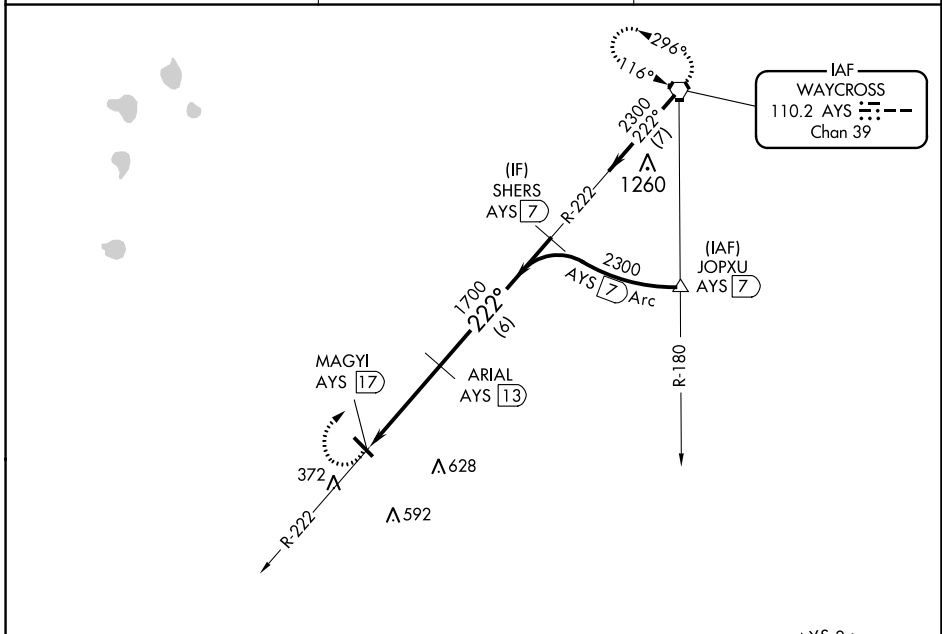

VORTAC AYS 110.2 Chan 39	APP CRS 222°	Rwy Idg TDZE Apt Elev 187	N/A N/A 187
--	------------------------	---	--

VOR/DME-A

HOMERVILLE (HOE)

⚠ When local altimeter setting not received, use Waycross altimeter setting and increase all MDA 60 feet, and Circling Cat C/D visibility ¼ mile.

MISSED APPROACH: Climbing right turn to 2300 on heading 071° and AYS VORTAC R-222 to AYS VORTAC and hold.

AWOS-3 118.725	VALDOSTA APP CON★ 126.6 285.6	CTAF 122.9
--------------------------	---	----------------------

SE-4, 03 OCT 2024 to 31 OCT 2024

SE-4, 03 OCT 2024 to 31 OCT 2024

CATEGORY	A	B	C	D
<input checked="" type="checkbox"/> CIRCLING	680-1 493 (500-1)	740-1 553 (600-1)	940-2¼ 753 (800-2¼)	940-2½ 753 (800-2½)