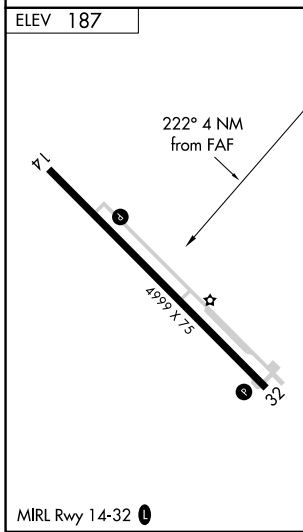

VORTAC AYS 110.2 Chan 39	APP CRS 222°	Rwy Idg TDZE Apt Elev 187	N/A N/A 187
--	------------------------	---	--

VOR/DME-A

HOMERVILLE (HOE)

⚠ When local altimeter setting not received, use Waycross altimeter setting and increase all MDA 60 feet, and Circling Cat C/D visibility ¼ mile.

MISSED APPROACH: Climbing right turn to 2300 on heading 071° and AYS VORTAC R-222 to AYS VORTAC and hold.

AWOS-3 118.725	VALDOSTA APP CON★ 126.6 285.6	CTAF 122.9
--------------------------	---	----------------------

SE-4, 03 OCT 2024 to 31 OCT 2024

SE-4, 03 OCT 2024 to 31 OCT 2024

CATEGORY	A	B	C	D
<input checked="" type="checkbox"/> CIRCLING	680-1 493 (500-1)	740-1 553 (600-1)	940-2¼ 753 (800-2¼)	940-2½ 753 (800-2½)