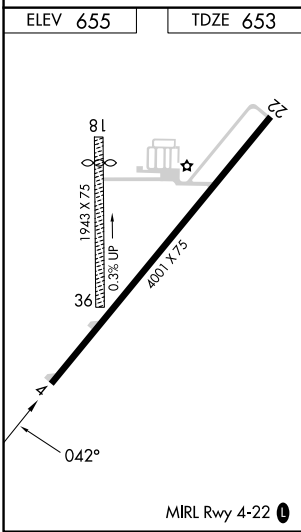

APP CRS	Rwy Idg	4001
042°	TDZE	653
	Apt Elev	655

RNAV (GPS) RWY 4

CASEY MUNI (1H8)

RNP APCH - GPS.	MISSED APPROACH: Climb to 2500 direct LUDJU and hold.
▼ Rwy 4 helicopter visibility reduction below ¼ SM NA. ▲ NA Use Terre Haute Rgnl altimeter setting; when not received, use Robinson altimeter setting.	

HUF ASOS 127.5 269.375	HULMAN APP CON 125.45 263.125	UNICOM 122.8 (CTAF)

EC-3, 03 OCT 2024 to 31 OCT 2024

EC-3, 03 OCT 2024 to 31 OCT 2024