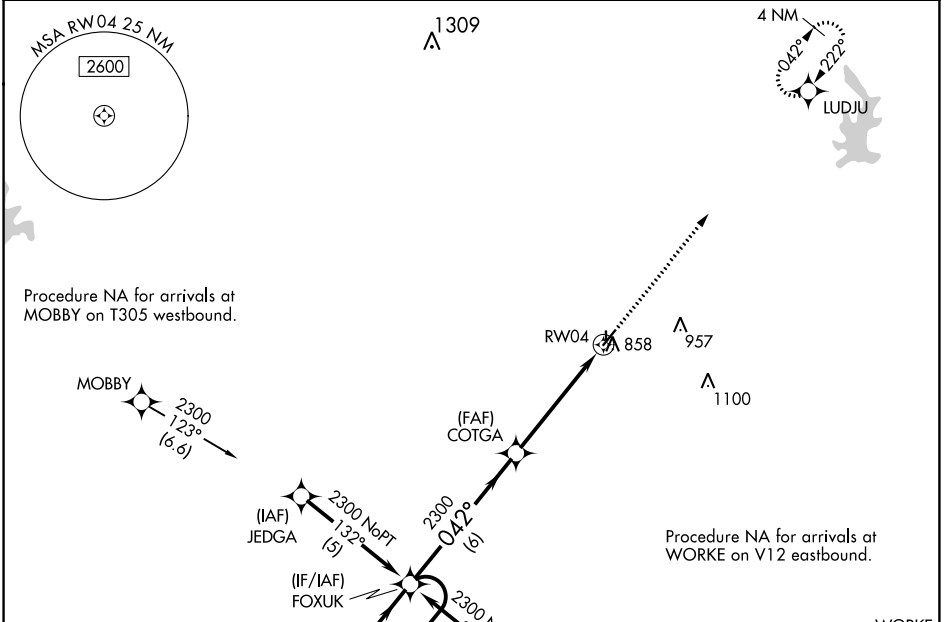

APP CRS	Rwy Idg	<b>4001</b>
<b>042°</b>	TDZE	<b>653</b>
	Apt Elev	<b>655</b>

# RNAV (GPS) RWY 4

CASEY MUNI (1H8)

RNP APCH - GPS.	MISSED APPROACH: Climb to 2500 direct LUDJU and hold.
<p>▼ Rwy 4 helicopter visibility reduction below ¼ SM NA.</p> <p>▲ NA Use Terre Haute Rgnl altimeter setting; when not received, use Robinson altimeter setting.</p>	

HUF ASOS <b>127.5 269.375</b>	HULMAN APP CON <b>125.45 263.125</b>	UNICOM <b>122.8 (CTAF)</b>
----------------------------------	---	-------------------------------

EC-3, 03 OCT 2024 to 31 OCT 2024

EC-3, 03 OCT 2024 to 31 OCT 2024