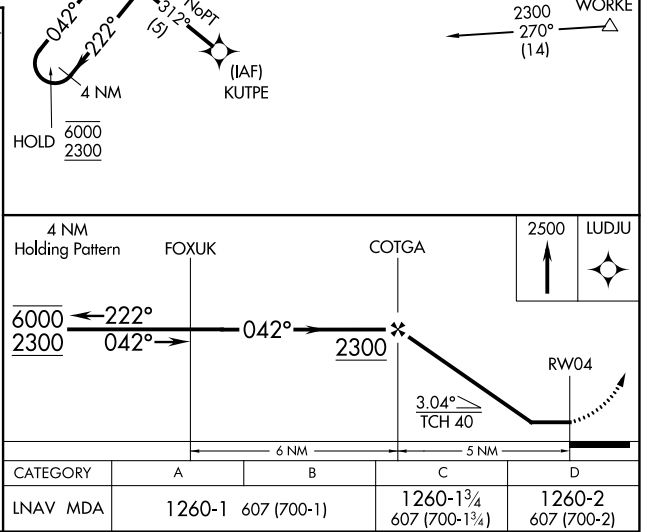

APP CRS	Rwy Idg	4001
042°	TDZE	653
	Apt Elev	655

RNAV (GPS) RWY 4

CASEY MUNI (1H8)

RNP APCH - GPS.	MISSED APPROACH: Climb to 2500 direct LUDJU and hold.
▼ Rwy 4 helicopter visibility reduction below ¼ SM NA. ▲ NA Use Terre Haute Rgnl altimeter setting; when not received, use Robinson altimeter setting.	

HUF ASOS 127.5 269.375	HULMAN APP CON 125.45 263.125	UNICOM 122.8 (CTAF)

EC-3, 03 OCT 2024 to 31 OCT 2024

EC-3, 03 OCT 2024 to 31 OCT 2024