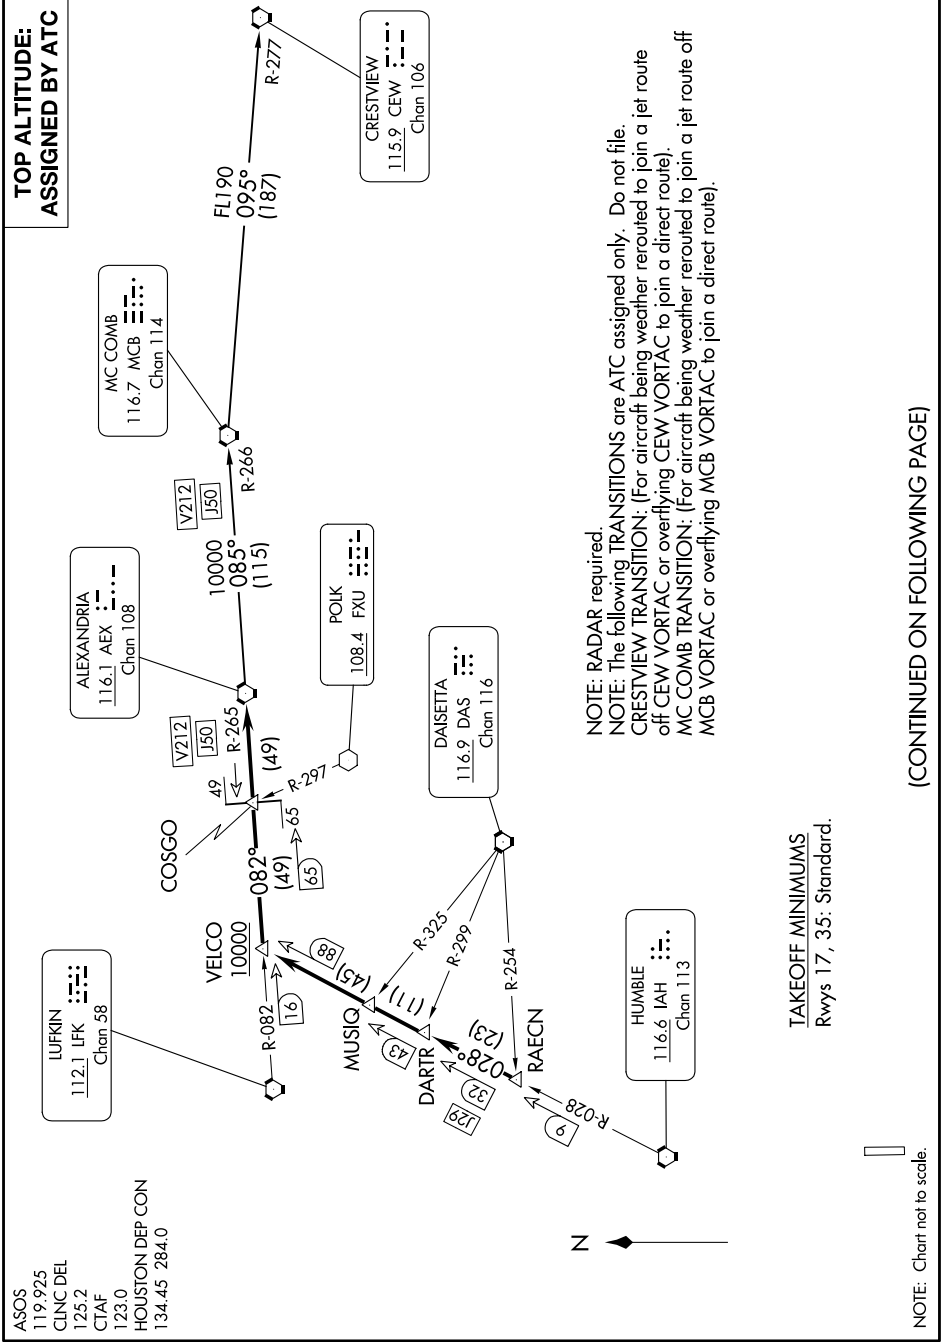

ALEXANDRIA THREE DEPARTURE

SC-5, 03 OCT 2024 to 31 OCT 2024

ASOS
119.925
CLNC DEL
125.2
CTAF
123.0
HOUSTON DEP CON
134.45 284.0

**TOP ALTITUDE:
ASSIGNED BY ATC**

NOTE: RADAR required.
NOTE: The following TRANSITIONS are ATC assigned only. Do not file.
CRESTVIEW TRANSITION: (For aircraft being weather rerouted to join a jet route off CEW VORTAC or overflying CEW VORTAC to join a direct route).
MC COMB TRANSITION: (For aircraft being weather rerouted to join a jet route off MCB VORTAC or overflying MCB VORTAC to join a direct route).

TAKEOFF MINIMUMS
Rwys 17, 35: Standard.

NOTE: Chart not to scale.

(CONTINUED ON FOLLOWING PAGE)

ALEXANDRIA THREE DEPARTURE

SC-5, 03 OCT 2024 to 31 OCT 2024