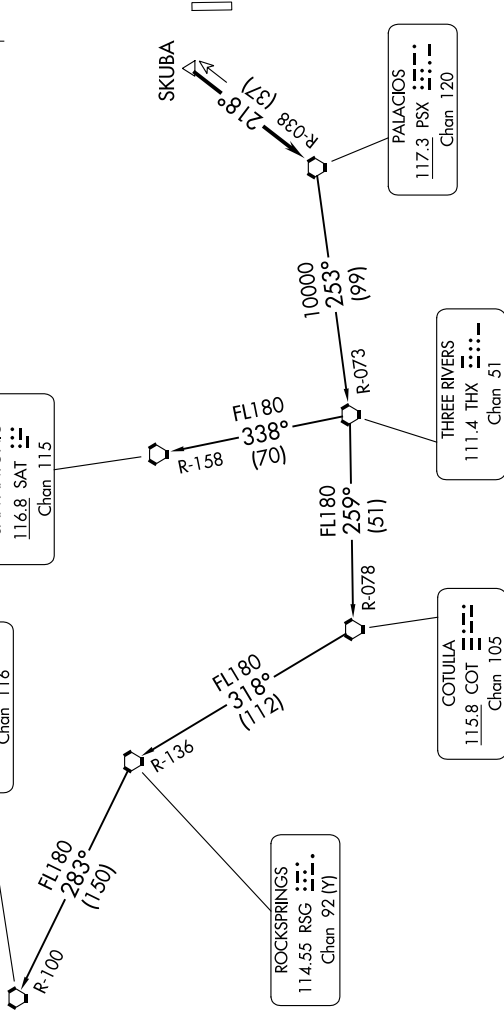

# PALACIOS THREE DEPARTURE

TOP ALTITUDE:  
ASSIGNED BY ATC

TAKEOFF MINIMUMS  
Rwys 17, 35: Standard.

RADAR and DME required.

SC-5, 03 OCT 2024 to 31 OCT 2024

ASOS  
119.925  
CLNC DEL  
125.2  
CTAF  
123.0  
HOUSTON DEP CON  
134.45 284.0

FORT STOCKTON  
116.9 FST  
Chan 116

SAN ANTONIO  
116.8 SAT  
Chan 115

PALACIOS  
117.3 PSX  
Chan 120

THREE RIVERS  
111.4 THX  
Chan 51

COTUILA  
115.8 COT  
Chan 105

ROCKSPRINGS  
114.55 RSG  
Chan 92 (Y)

(CONTINUED ON FOLLOWING PAGE)

SC-5, 03 OCT 2024 to 31 OCT 2024

NOTE: Chart not to scale.

# PALACIOS THREE DEPARTURE