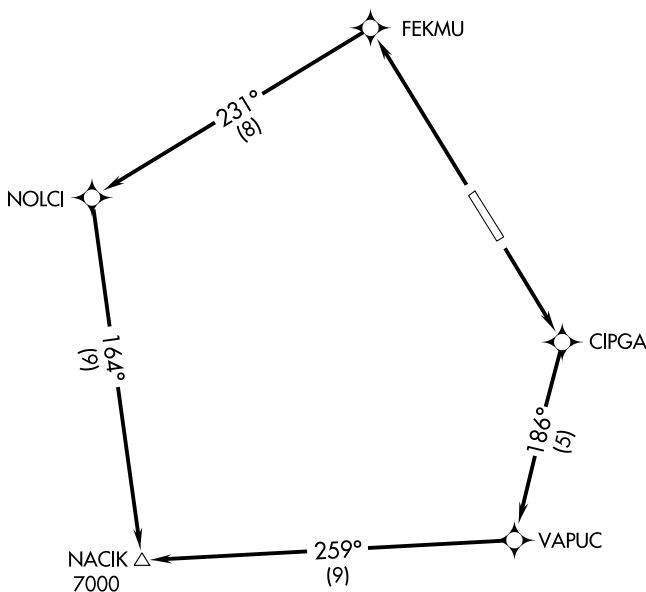

# HOLYOKE FOUR DEPARTURE (RNAV)

AL-6634 (FAA)

HOLYOKE (HEQ)  
HOLYOKE, COLORADO

AWOS-3  
119.275  
DENVER CENTER  
118.475 225.4  
UNICOM  
122.7 (CTAF)

**TOP ALTITUDE:  
ASSIGNED BY ATC**

SW-1, 03 OCT 2024 to 31 OCT 2024

SW-1, 03 OCT 2024 to 31 OCT 2024

NOTE: RNAV 1.  
NOTE: GPS required.

### TAKEOFF MINIMUMS

Rwy 14: Standard.  
Rwy 32: 300-1 or standard with minimum climb of 280' per NM to 4000.

NOTE: Chart not to scale.