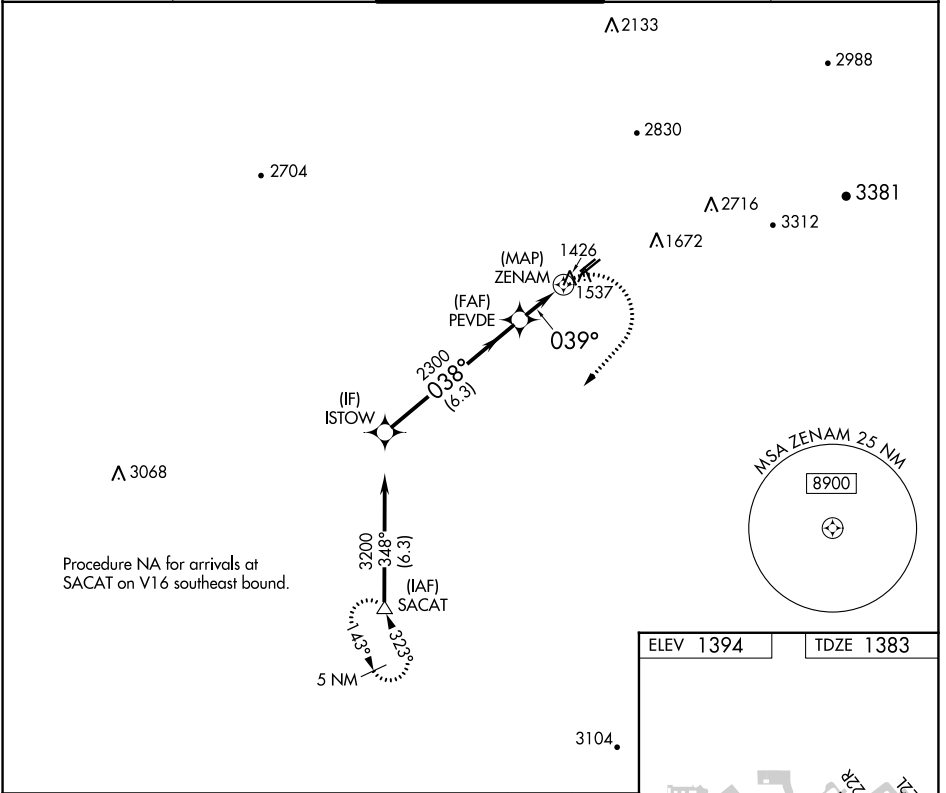

MESA, ARIZONA

AL-6647 (FAA)

24137

WAAS CH 56625 W04A	APP CRS 039°	Rwy Idg TDZE Apt Elev	3799 1383 1394
--	------------------------	-----------------------------	---

RNAV (GPS) RWY 4L

FALCON FLD (F'F'Z)

RNP APCH.

▽
▲ Rwy 4L helicopter visibility reduction below 1 SM NA.

MISSED APPROACH: Climbing right turn to 5000 direct SACAT and hold, continue climb-in-hold to 5000.

ATIS 118.25	PHOENIX APP CON 120.7 239.0	FALCON TOWER * 124.6 (CTAF) 0	GND CON 121.3	UNICOM 122.95
-----------------------	---------------------------------------	---	-------------------------	-------------------------

ELEV 1394	TDZE 1383
-----------	-----------

REIL Rwy 4L, 4R, 22L and 22R
MIRL Rwy 4L-22R and 4R-22L

SW-4, 03 OCT 2024 to 31 OCT 2024

SW-4, 03 OCT 2024 to 31 OCT 2024

MESA, ARIZONA
Amdt 1D 12AUG21

33°28'N-111°44'W

FALCON FLD (F'F'Z)

RNAV (GPS) RWY 4L