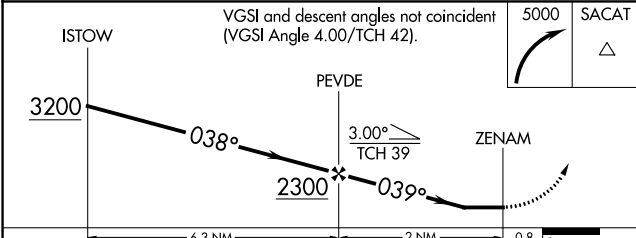

▽
▲ Rwy 4L helicopter visibility reduction below 1 SM NA.

MISSED APPROACH: Climbing right turn to 5000 direct SACAT and hold, continue climb-in-hold to 5000.

ATIS 118.25	PHOENIX APP CON 120.7 239.0	FALCON TOWER * 124.6 (CTAF) 0	GND CON 121.3	UNICOM 122.95
-----------------------	---------------------------------------	---	-------------------------	-------------------------