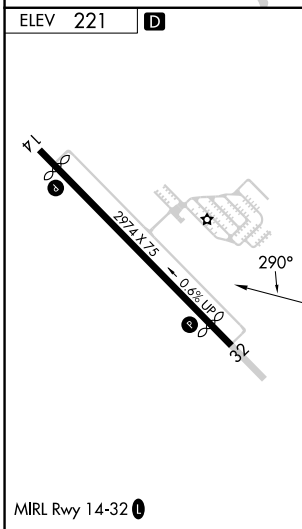

QUINCY, FLORIDA

AL-6775 (FAA)

23222

WAAS CH 40045 W20A	APP CRS 290°	Rwy Idg TDZE Apt Elev 221	N/A N/A 221
--	------------------------	---	--

RNAV (GPS)-A

QUINCY MUNI (2J9)

RNP APCH-GPS.	MISSED APPROACH: Climbing left turn to 2100 direct SZW VORTAC and hold.
<p>T Procedure NA at night.</p> <p>A Rwy 14, 32 helicopter visibility reduction below 1 SM NA.</p>	

2100	SZW				
CATEGORY	A	B	C	D	
C CIRCLING	780-1	559 (600-1)			NA

QUINCY, FLORIDA
Orig 07OCT21

30°36'N-84°33'W

QUINCY MUNI (2J9)

RNAV (GPS)-A