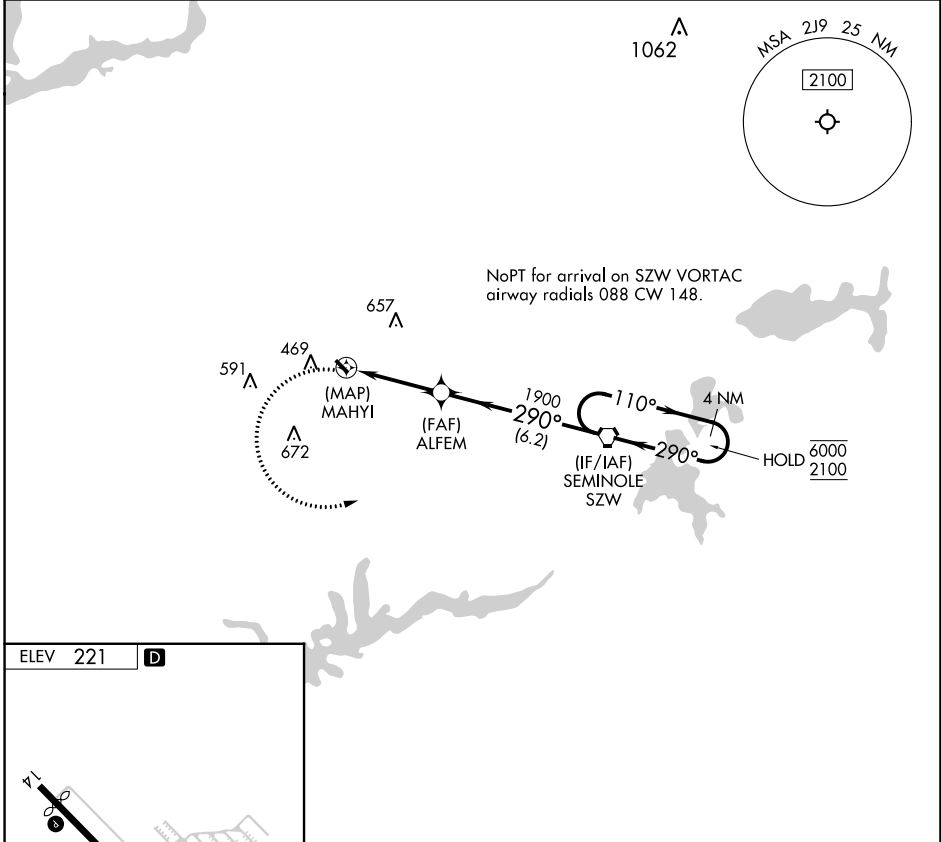

QUINCY, FLORIDA

AL-6775 (FAA)

23222

WAAS CH 40045 W20A	APP CRS 290°	Rwy Idg TDZE Apt Elev 221	N/A N/A 221
--	------------------------	---	--

RNAV (GPS)-A

QUINCY MUNI (2J9)

RNP APCH-GPS.	MISSED APPROACH: Climbing left turn to 2100 direct SZW VORTAC and hold.
<p>T Procedure NA at night.</p> <p>A Rwy 14, 32 helicopter visibility reduction below 1 SM NA.</p>	

AWOS-3PT 118.975	TALLAHASSEE APP CON ★ 128.7 254.3	UNICOM 122.7 (CTAF) 0
----------------------------	---	---------------------------------

SE-3, 03 OCT 2024 to 31 OCT 2024

SE-3, 03 OCT 2024 to 31 OCT 2024

2100	SZW				
CATEGORY	A	B	C	D	
C CIRCLING	780-1	559 (600-1)			NA

QUINCY, FLORIDA
Orig 07OCT21

30°36'N-84°33'W

QUINCY MUNI (2J9)

RNAV (GPS)-A