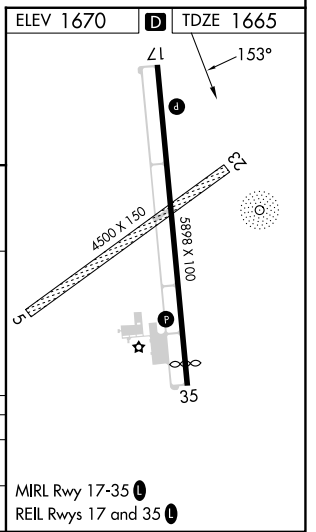

NDB JYR 257	APP CRS 153°	Rwy Idg TDZE Apt Elev	5898 1665 1670
-----------------------	------------------------	-----------------------------	---

NDB RWY 17

YORK MUNI (JYR)

▽ When local altimeter setting not received, use Aurora altimeter setting and increase all MDA 60 feet, increase Straight-in and Circling visibilities Cat C ¼ mile. Visibility reduction by helicopters NA.

△ NA

MISSED APPROACH: Climb to 3000 then climbing right turn to 3300 direct JYR NDB and hold.

AWOS-3 124.175	MINNEAPOLIS CENTER 119.4 278.8	UNICOM 122.8 (CTAF) ①
--------------------------	--	---------------------------------

CATEGORY	A	B	C	D
S-17	2300-1	635 (700-1)	2300-1¾ 635 (700-1¾)	NA
CIRCLING	2300-1	630 (700-1)	2300-1¾ 630 (700-1¾)	NA

NC-2, 03 OCT 2024 to 31 OCT 2024

NC-2, 03 OCT 2024 to 31 OCT 2024