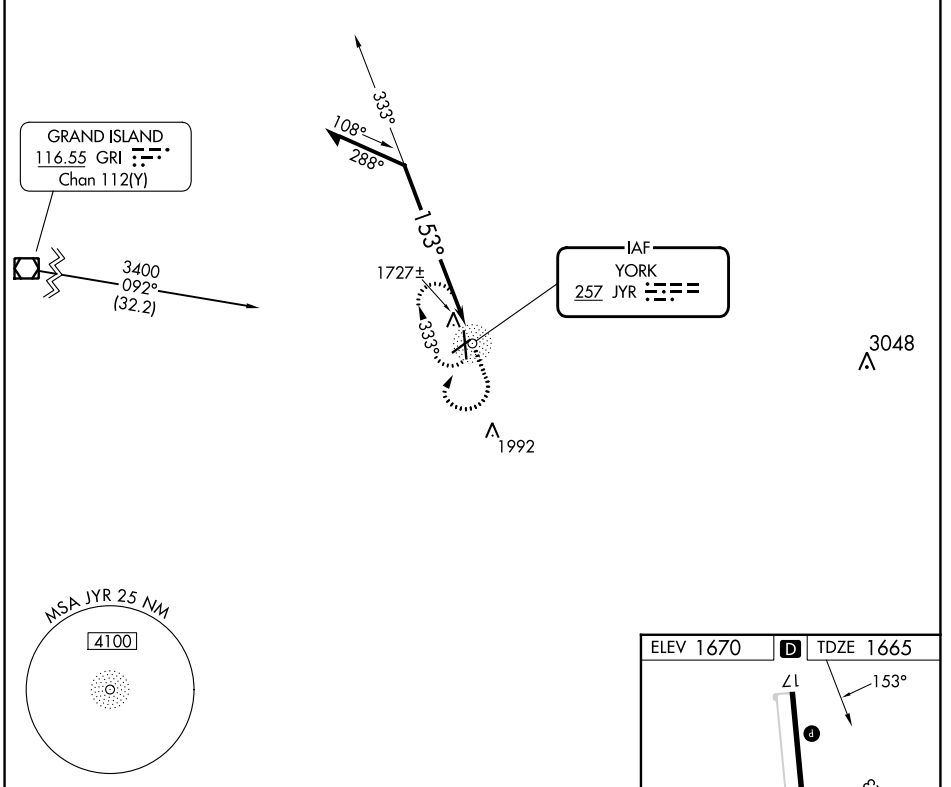

NDB JYR 257	APP CRS 153°	Rwy Idg TDZE Apt Elev	5898 1665 1670
-----------------------	------------------------	-----------------------------	---

NDB RWY 17

YORK MUNI (JYR)

▽ When local altimeter setting not received, use Aurora altimeter setting and increase all MDA 60 feet, increase Straight-in and Circling visibilities Cat C ¼ mile. Visibility reduction by helicopters NA.

△ NA

MISSED APPROACH: Climb to 3000 then climbing right turn to 3300 direct JYR NDB and hold.

AWOS-3 124.175	MINNEAPOLIS CENTER 119.4 278.8	UNICOM 122.8 (CTAF) ①
--------------------------	--	---------------------------------

CATEGORY	A	B	C	D
S-17	2300-1	635 (700-1)	2300-1¾ 635 (700-1¾)	NA
CIRCLING	2300-1	630 (700-1)	2300-1¾ 630 (700-1¾)	NA

NC-2, 03 OCT 2024 to 31 OCT 2024

NC-2, 03 OCT 2024 to 31 OCT 2024