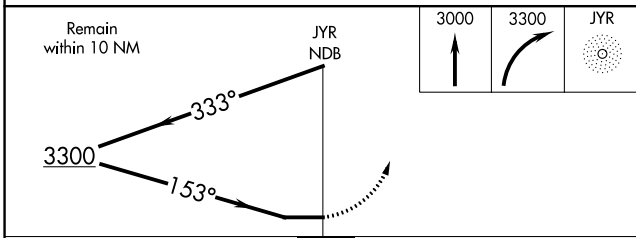

NDB JYR 257	APP CRS 153°	Rwy Idg TDZE Apt Elev	5898 1665 1670
-----------------------	------------------------	-----------------------------	---

NDB RWY 17

YORK MUNI (JYR)

▽ When local altimeter setting not received, use Aurora altimeter setting and increase all MDA 60 feet, increase Straight-in and Circling visibilities Cat C ¼ mile. Visibility reduction by helicopters NA.

△ NA

MISSED APPROACH: Climb to 3000 then climbing right turn to 3300 direct JYR NDB and hold.

AWOS-3 124.175	MINNEAPOLIS CENTER 119.4 278.8	UNICOM 122.8 (CTAF) ①
--------------------------	--	---------------------------------