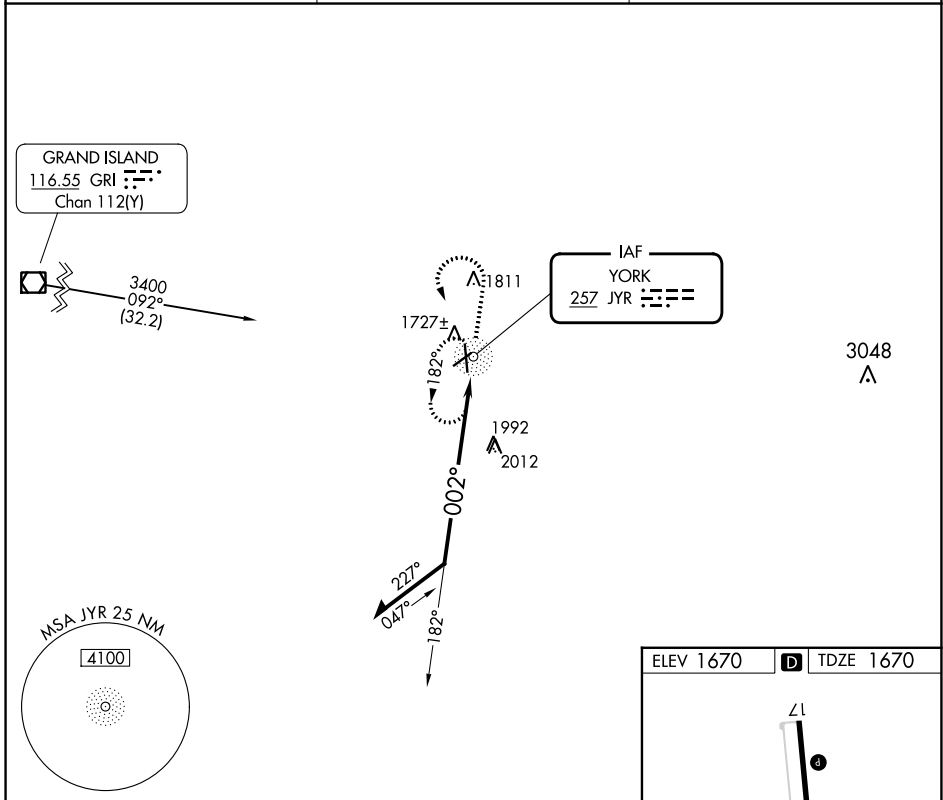

NDB JYR 257	APP CRS 002°	Rwy Idg TDZE Apt Elev	5498 1670 1670
-----------------------	------------------------	-----------------------------	---

NDB RWY 35

YORK MUNI (JYR)

⚠ NA When local altimeter setting not received, use Aurora altimeter setting and increase all MDA 60 feet.

MISSED APPROACH: Climb to 3000 then climbing left turn to 3300 direct JYR NDB and hold.

AWOS-3 124.175	MINNEAPOLIS CENTER 119.4 278.8	UNICOM 122.8 (CTAF) 0
--------------------------	--	---------------------------------

CATEGORY	A	B	C	D
S-35	2420-1 750 (800-1)	2420-1¼ 750 (800-1¼)	2420-2¼ 750 (800-2¼)	NA
CIRCLING	2420-1 750 (800-1)	2420-1¼ 750 (800-1¼)	2420-2¼ 750 (800-2¼)	NA

NC-2, 03 OCT 2024 to 31 OCT 2024

NC-2, 03 OCT 2024 to 31 OCT 2024