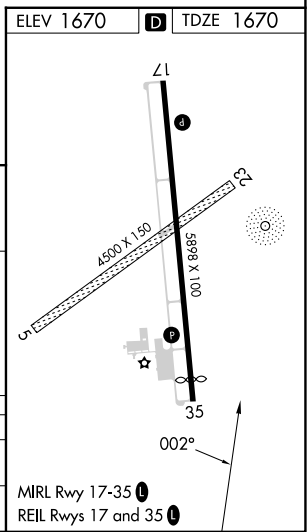

NDB JYR 257	APP CRS 002°	Rwy Idg TDZE Apt Elev	5498 1670 1670
-----------------------	------------------------	-----------------------------	---

NDB RWY 35

YORK MUNI (JYR)

⚠ NA When local altimeter setting not received, use Aurora altimeter setting and increase all MDA 60 feet.

MISSED APPROACH: Climb to 3000 then climbing left turn to 3300 direct JYR NDB and hold.

AWOS-3 124.175	MINNEAPOLIS CENTER 119.4 278.8	UNICOM 122.8 (CTAF) 0
--------------------------	--	---------------------------------

CATEGORY	A	B	C	D
S-35	2420-1 750 (800-1)	2420-1¼ 750 (800-1¼)	2420-2¼ 750 (800-2¼)	NA
CIRCLING	2420-1 750 (800-1)	2420-1¼ 750 (800-1¼)	2420-2¼ 750 (800-2¼)	NA

NC-2, 03 OCT 2024 to 31 OCT 2024

NC-2, 03 OCT 2024 to 31 OCT 2024