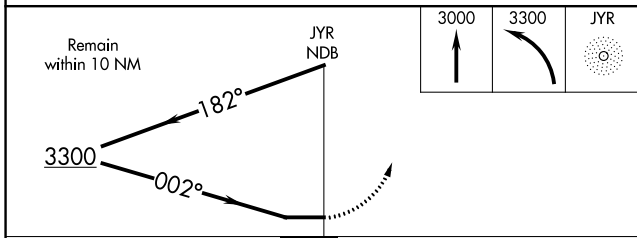

NDB JYR 257	APP CRS 002°	Rwy Idg TDZE Apt Elev	5498 1670 1670
-----------------------	------------------------	-----------------------------	---

NDB RWY 35

YORK MUNI (JYR)

⚠ NA When local altimeter setting not received, use Aurora altimeter setting and increase all MDA 60 feet.

MISSED APPROACH: Climb to 3000 then climbing left turn to 3300 direct JYR NDB and hold.

AWOS-3 124.175	MINNEAPOLIS CENTER 119.4 278.8	UNICOM 122.8 (CTAF) 0
--------------------------	--	---------------------------------

CATEGORY	A	B	C	D
S-35	2420-1 750 (800-1)	2420-1¼ 750 (800-1¼)	2420-2¼ 750 (800-2¼)	NA
CIRCLING	2420-1 750 (800-1)	2420-1¼ 750 (800-1¼)	2420-2¼ 750 (800-2¼)	NA

NC-2, 03 OCT 2024 to 31 OCT 2024

NC-2, 03 OCT 2024 to 31 OCT 2024