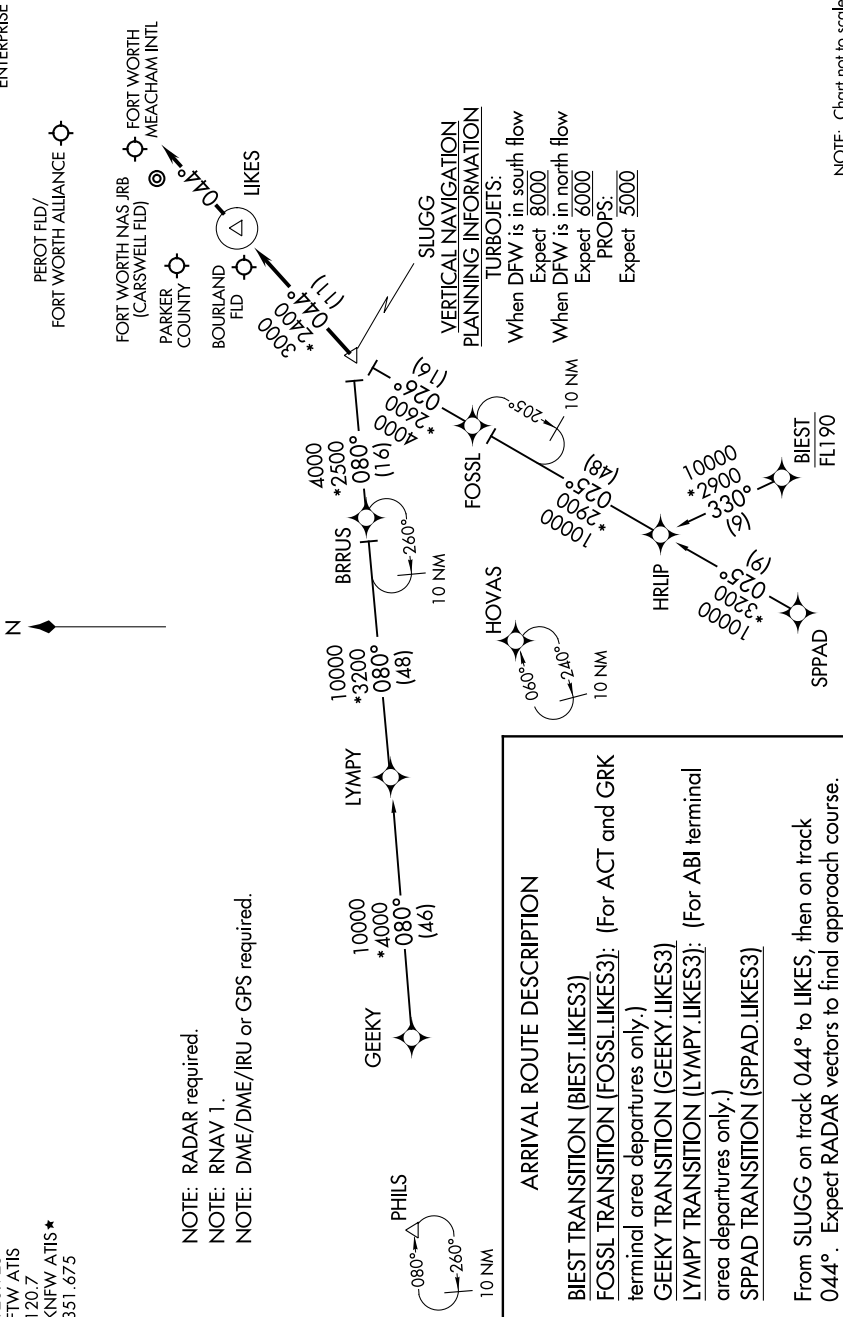

LIKES THREE ARRIVAL (RNAV)

FORT WORTH, TEXAS

SC-2, 03 OCT 2024 to 31 OCT 2024

REGIONAL APP CON
 135.975 125.8 257.95
 AFW ATIS
 126.925
 FTW ATIS
 120.7
 KNFW ATIS*
 351.675

NOTE: RADAR required.
 NOTE: RNAV 1.
 NOTE: DME/DME/IRU or GPS required.

NOTE: Chart not to scale.

SC-2, 03 OCT 2024 to 31 OCT 2024

LIKES THREE ARRIVAL (RNAV)

FORT WORTH, TEXAS