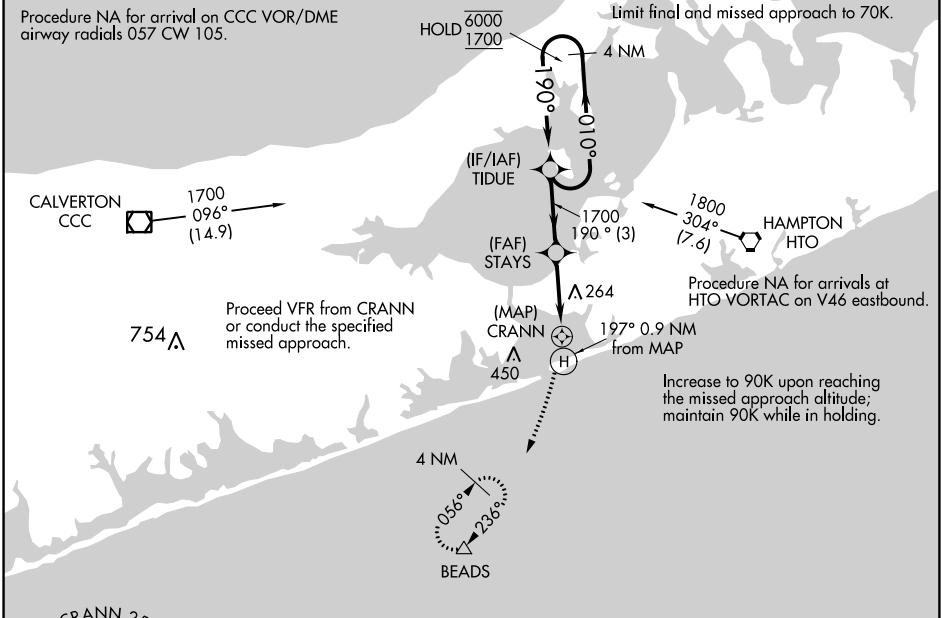

COPTER RNAV (GPS) 190° SOUTHAMPTON (87N)

APP CRS	Rwy Idg	N/A
190°	Sfc Elev	39
	Apt Elev	5

RNP APCH.	MISSED APPROACH: Climbing right turn to 2000 direct BEADS and hold.
▲ NA Procedure NA at night. Use Westhampton Beach altimeter setting.	

FOK ASOS 119,925	NEW YORK APP CON 125,975	CTAF 122.9

NE-2, 03 OCT 2024 to 31 OCT 2024

NE-2, 03 OCT 2024 to 31 OCT 2024