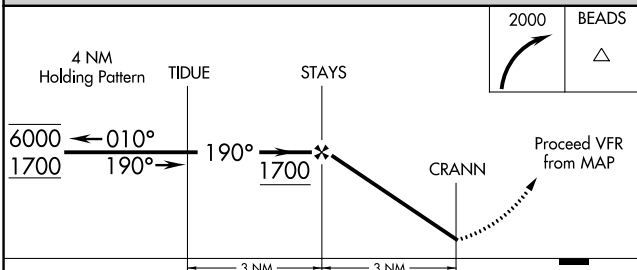

COPTER RNAV (GPS) 190° SOUTHAMPTON (87N)

APP CRS	Rwy Idg	N/A
190°	Sfc Elev	39
	Apt Elev	5

RNP APCH.	MISSED APPROACH: Climbing right turn to 2000 direct BEADS and hold.
<p>▲ NA Procedure NA at night. Use Westhampton Beach altimeter setting.</p>	

CATEGORY	COPTER
LNAV MDA	560-1 521 (600-1)

COPTER RNAV (GPS) 190°