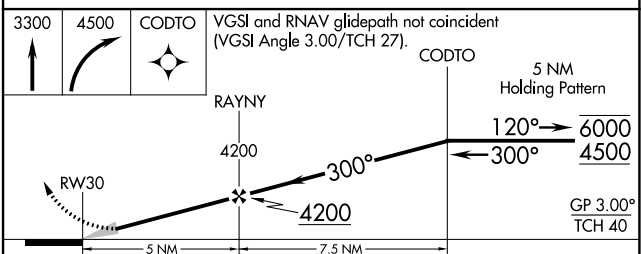

CATEGORY	A	B	C	D
LPV DA	2897-1 324 (400-1)			
LNAV/VNAV DA	2902-1 329 (400-1)			
LNAV MDA	3120-1	547 (600-1)	3120-1½	547 (600-1½)
CIRCLING	3220-1	647 (700-1)	3280-2 707 (800-2)	3320-2½ 747 (800-2½)