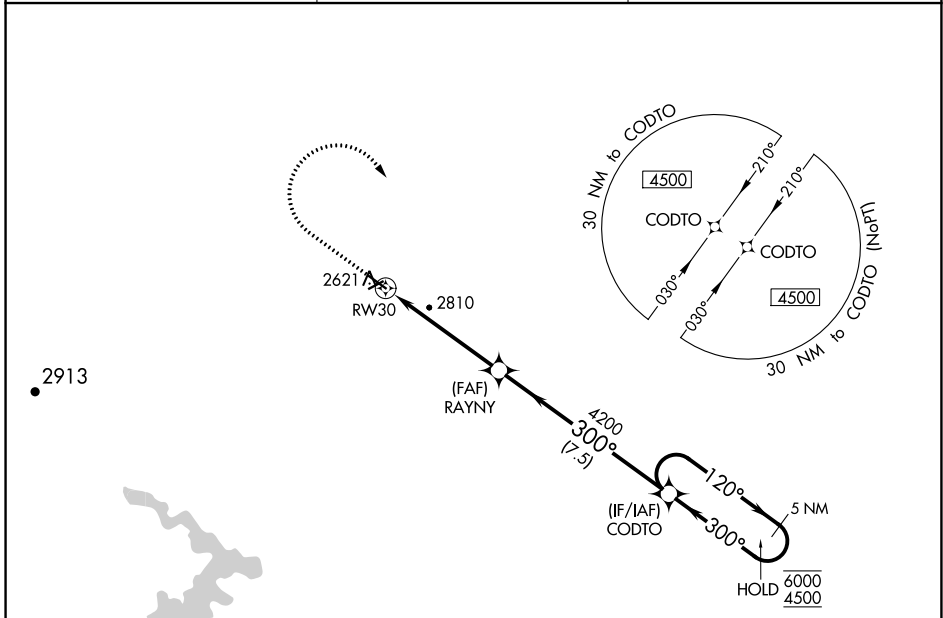

WAAS CH 78431 W30A	APP CRS 300°	Rwy Idg TDZE Apt Elev	4499 2573 2573

RNAV (GPS) RWY 30

LEMMON MUNI (LEM)

RNP APCH-GPS.	MISSED APPROACH: Climb to 3300 then climbing right turn to 4500 direct CODTO and hold.
Circling NA to Rwy's 6 and 24. Baro-VNAV NA. Use Hettinger altimeter setting.	

HEI ASOS 119.925	MINNEAPOLIS CENTER 124.25 236.825	AUNICOM 122.8 (CTAF) 0

NC-1, 03 OCT 2024 to 31 OCT 2024

NC-1, 03 OCT 2024 to 31 OCT 2024

ELEV 2573	TDZE 2573