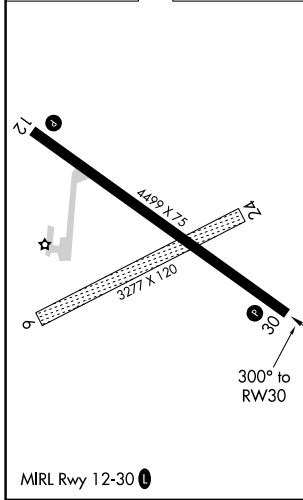

WAAS CH 78431 W30A	APP CRS 300°	Rwy Idg TDZE Apt Elev	4499 2573 2573
--	------------------------	-----------------------------	---

RNAV (GPS) RWY 30

LEMMON MUNI (LEM)

RNP APCH-GPS.	MISSED APPROACH: Climb to 3300 then climbing right turn to 4500 direct CODTO and hold.
Circling NA to Rwy's 6 and 24. Baro-VNAV NA. Use Hettinger altimeter setting.	

ELEV 2573	TDZE 2573
-----------	-----------

CATEGORY	A	B	C	D
LPV DA	2897-1 324 (400-1)			
LNAV/VNAV DA	2902-1 329 (400-1)			
LNAV MDA	3120-1	547 (600-1)	3120-1½	547 (600-1½)
CIRCLING	3220-1	647 (700-1)	3280-2 707 (800-2)	3320-2½ 747 (800-2½)