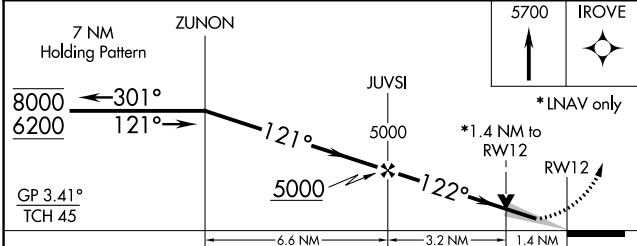

NC-1, 03 OCT 2024 to 31 OCT 2024

NC-1, 03 OCT 2024 to 31 OCT 2024

ELEV 3333	TDZE 3319