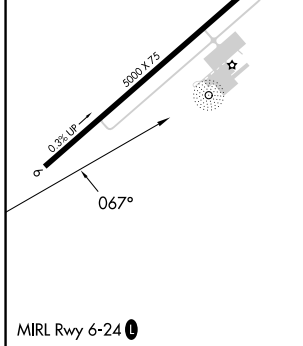

NA Circling Rwy 24 NA at night.
Rwy 6 helicopter visibility reduction below 3/4 SM NA.

MISSED APPROACH: Climb to 1200 then climbing right turn to 2100 direct DYB NDB and hold.

AWOS-3 119.575	CHARLESTON APP CON 120.7 306.925	UNICOM 123.0 (CTAF)
--------------------------	--	-------------------------------

CATEGORY	A	B	C	D
S-6	880-1 827 (900-1)	880-1¼ 827 (900-1¼)	880-2½ 827 (900-2½)	NA
C CIRCLING	880-1¼	824 (900-1¼)	880-2½ 824 (900-2½)	NA

SE-2, 03 OCT 2024 to 31 OCT 2024

SE-2, 03 OCT 2024 to 31 OCT 2024