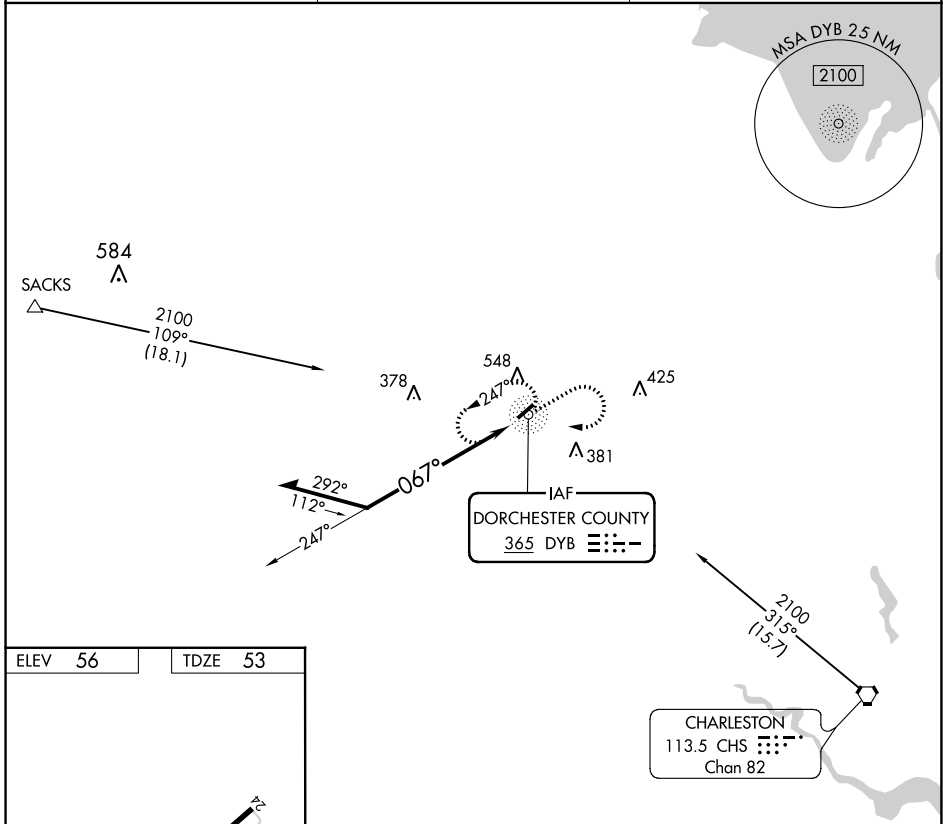

NDB DYB 365	APP CRS 067°	Rwy ldg TDZE Apt Elev	5000 53 56
-----------------------	------------------------	-----------------------------	---------------------------------------

NDB RWY 6

SUMMERVILLE (DYB)

NA Circling Rwy 24 NA at night.
Rwy 6 helicopter visibility reduction below 3/4 SM NA.

MISSED APPROACH: Climb to 1200 then climbing right turn to 2100 direct DYB NDB and hold.

AWOS-3 119.575	CHARLESTON APP CON 120.7 306.925	UNICOM 123.0 (CTAF)
--------------------------	--	-------------------------------

CATEGORY	A	B	C	D
S-6	880-1 827 (900-1)	880-1¼ 827 (900-1¼)	880-2½ 827 (900-2½)	NA
C CIRCLING	880-1¼	824 (900-1¼)	880-2½ 824 (900-2½)	NA

SE-2, 03 OCT 2024 to 31 OCT 2024

SE-2, 03 OCT 2024 to 31 OCT 2024