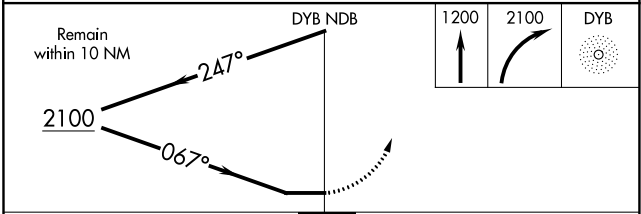

NA Circling Rwy 24 NA at night.
Rwy 6 helicopter visibility reduction below 3/4 SM NA.

MISSED APPROACH: Climb to 1200 then climbing right turn to 2100 direct DYB NDB and hold.

AWOS-3 119.575	CHARLESTON APP CON 120.7 306.925	UNICOM 123.0 (CTAF)
--------------------------	--	-------------------------------

CATEGORY	A	B	C	D
S-6	880-1 827 (900-1)	880-1¼ 827 (900-1¼)	880-2½ 827 (900-2½)	NA
C CIRCLING	880-1¼	824 (900-1¼)	880-2½ 824 (900-2½)	NA

SE-2, 03 OCT 2024 to 31 OCT 2024

SE-2, 03 OCT 2024 to 31 OCT 2024