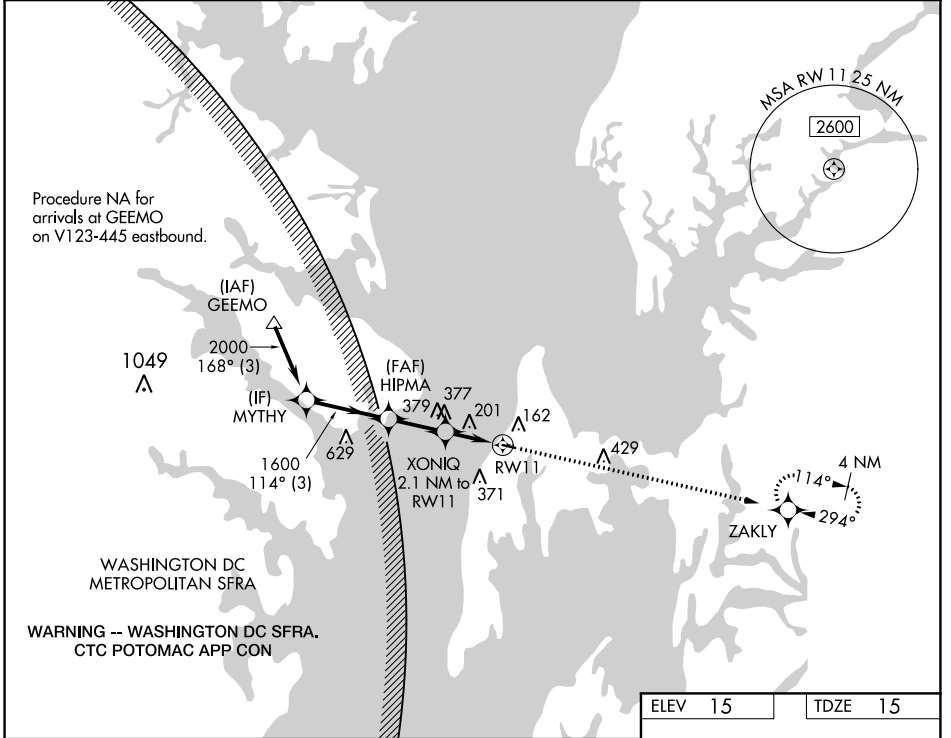

WAAS CH 56639 W11A	APP CRS 114°	Rwy ldg 2714 TDZE 15 Apt Elev 15
--	------------------------	---

RNAV (GPS) RWY 11

BAY BRIDGE (W29)

RNP APCH. MISSED APPROACH: Climb to 2100 direct ZAKLY and hold.

For uncompensated Baro-VNAV systems, LNAV/VNAV NA below -15°C or above 54°C.

AWOS-3 120.575	POTOMAC APP CON 119.0 282.275	UNICOM 122.725 (CTAF) 0
--------------------------	---	-----------------------------------

NE-3, 03 OCT 2024 to 31 OCT 2024

NE-3, 03 OCT 2024 to 31 OCT 2024

ELEV 15	TDZE 15
---------	---------

*LNAV only.

REIL Rwy 11 and 29 0
MIRL Rwy 11-29 0