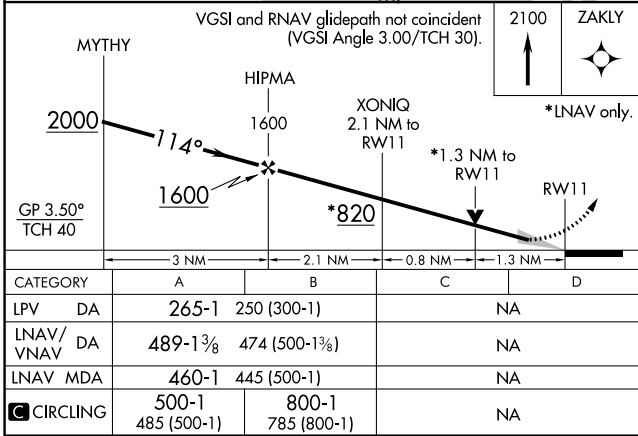

WAAS CH 56639 W11A	APP CRS 114°	Rwy ldg 2714 TDZE 15 Apt Elev 15
--	------------------------	---

RNAV (GPS) RWY 11

BAY BRIDGE (W29)

RNP APCH. MISSED APPROACH: Climb to 2100 direct ZAKLY and hold.

For uncompensated Baro-VNAV systems, LNAV/VNAV NA below -15°C or above 54°C.

AWOS-3 120.575	POTOMAC APP CON 119.0 282.275	UNICOM 122.725 (CTAF) 0
--------------------------	---	-----------------------------------

NE-3, 03 OCT 2024 to 31 OCT 2024

NE-3, 03 OCT 2024 to 31 OCT 2024

ELEV 15	TDZE 15
---------	---------