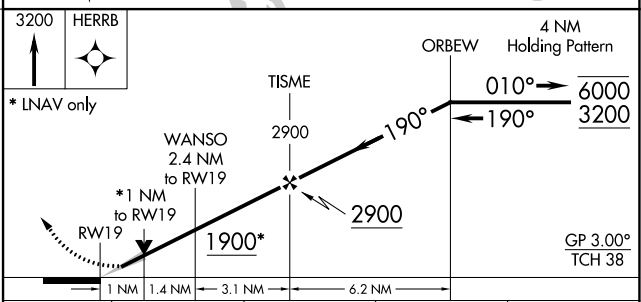

WAAS CH 93542 W19A	APP CRS 190°	Rwy ldg TDZE 1109 Apt Elev 1109
--	------------------------	---

RNAV (GPS) RWY 19

RICE LAKE RGNL/CARL'S FLD (R/PD)

RNP APCH.

⚠ Circling Rwy 13, 31 NA at night. For uncompensated Baro-VNAV systems, procedure NA below -17°C or above 54°C.

MISSED APPROACH:
Climb to 3200 direct HERRB and hold.

AWOS-3 120.525	MINNEAPOLIS CENTER 125.3 335.6	UNICOM 122.7 (CTAF) 0
--------------------------	--	---------------------------------

CATEGORY	A	B	C	D
LPV DA		1309- ³ / ₄	200 (200- ³ / ₄)	
LNAV/VNAV DA		1389- ⁷ / ₈	280 (300- ⁷ / ₈)	
LNAV MDA		1480-1	371 (400-1)	
C CIRCLING	1580-1 471 (500-1)	1740-1 631 (700-1)	1740- ¹ / ₄ 631 (700- ¹ / ₄)	1940- ² / ₄ 831 (900- ² / ₄)