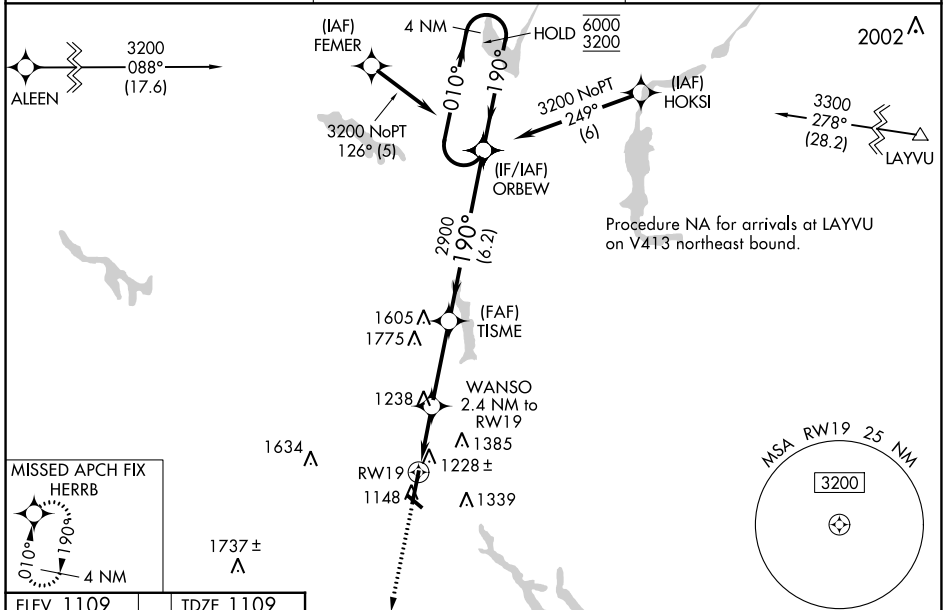

WAAS CH 93542 W19A	APP CRS 190°	Rwy ldg TDZE 1109 Apt Elev 1109
--	------------------------	---

RNAV (GPS) RWY 19

RICE LAKE RGNL/CARL'S FLD (R/PD)

RNP APCH.

⚠ Circling Rwy 13, 31 NA at night. For uncompensated Baro-VNAV systems, procedure NA below -17°C or above 54°C.

MISSED APPROACH:
Climb to 3200 direct HERRB and hold.

AWOS-3 120.525	MINNEAPOLIS CENTER 125.3 335.6	UNICOM 122.7 (CTAF) 0
--------------------------	--	---------------------------------

CATEGORY	A	B	C	D
LPV DA		1309- ³ / ₄	200 (200- ³ / ₄)	
LNAV/VNAV DA		1389- ⁷ / ₈	280 (300- ⁷ / ₈)	
LNAV MDA		1480-1	371 (400-1)	
C CIRCLING	1580-1 471 (500-1)	1740-1 631 (700-1)	1740- ¹ / ₄ 631 (700- ¹ / ₄)	1940- ² / ₄ 831 (900- ² / ₄)

EC-3, 03 OCT 2024 to 31 OCT 2024

EC-3, 03 OCT 2024 to 31 OCT 2024