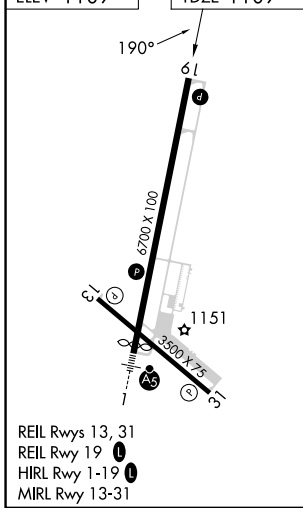

WAAS CH 93542 W19A	APP CRS 190°	Rwy ldg TDZE 1109 Apt Elev 1109
--	------------------------	---

RNAV (GPS) RWY 19

RICE LAKE RGNL/CARL'S FLD (R/PD)

RNP APCH.

⚠ Circling Rwy 13, 31 NA at night. For uncompensated Baro-VNAV systems, procedure NA below -17°C or above 54°C.

MISSED APPROACH:
Climb to 3200 direct HERRB and hold.

AWOS-3 120.525	MINNEAPOLIS CENTER 125.3 335.6	UNICOM 122.7 (CTAF) 0
--------------------------	--	---------------------------------

CATEGORY	A	B	C	D
LPV DA		1309- ³ / ₄	200 (200- ³ / ₄)	
LNAV/VNAV DA		1389- ⁷ / ₈	280 (300- ⁷ / ₈)	
LNAV MDA		1480-1	371 (400-1)	
C CIRCLING	1580-1 471 (500-1)	1740-1 631 (700-1)	1740- ¹ / ₄ 631 (700- ¹ / ₄)	1940- ² / ₄ 831 (900- ² / ₄)