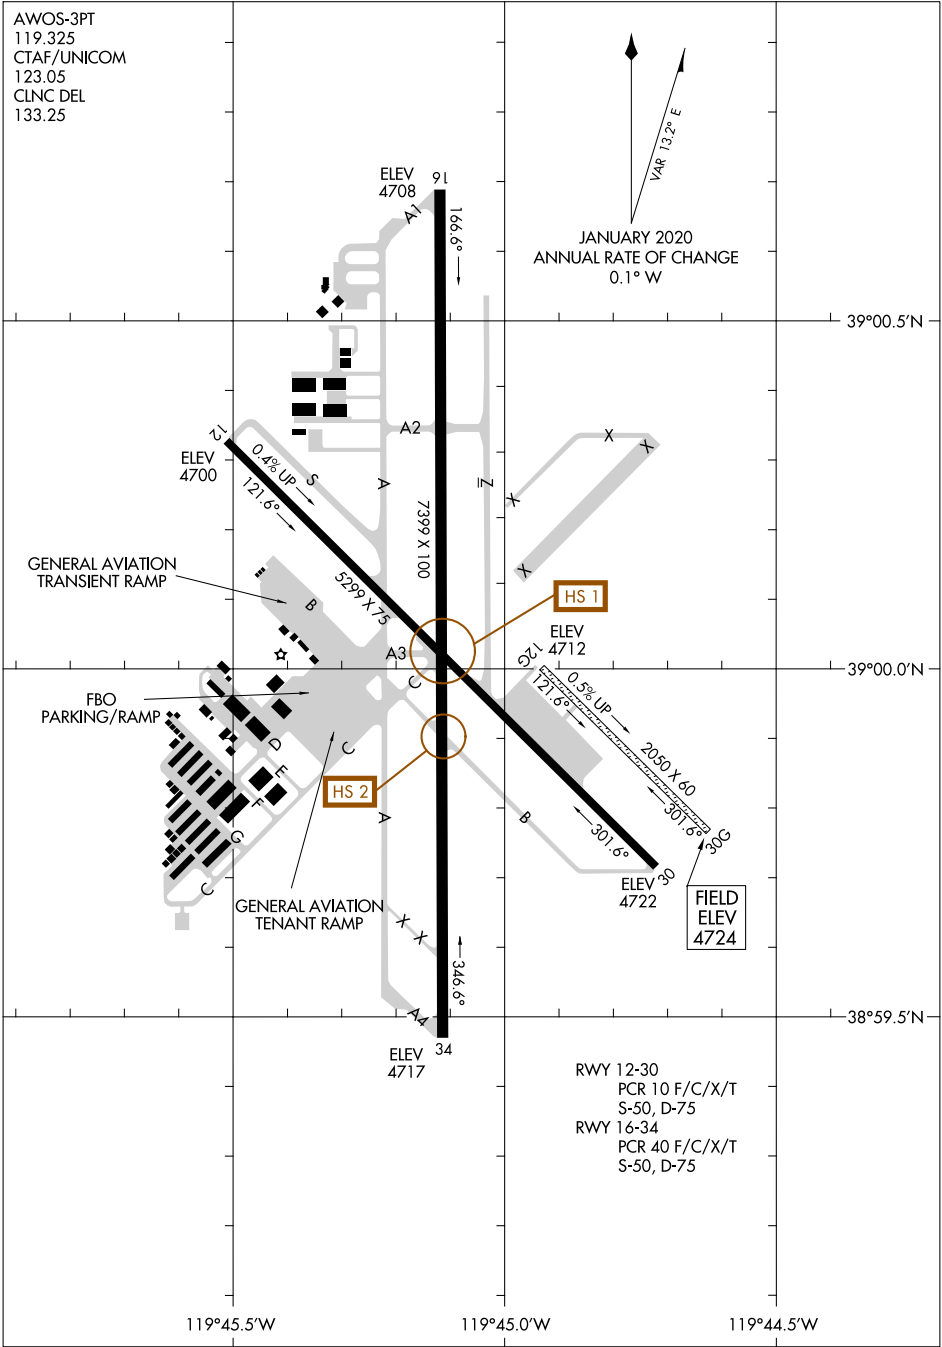

22251

AIRPORT DIAGRAM

AL-9430 (FAA)

MINDEN-TAHOE (MEV)
MINDEN, NEVADA

AWOS-3PT
119.325
CTAF/UNICOM
123.05
CLNC DEL
133.25

VAR 13.2° E
JANUARY 2020
ANNUAL RATE OF CHANGE
0.1° W

SW-4, 03 OCT 2024 to 31 OCT 2024

SW-4, 03 OCT 2024 to 31 OCT 2024

AIRPORT DIAGRAM

22251

MINDEN, NEVADA
MINDEN-TAHOE (MEV)