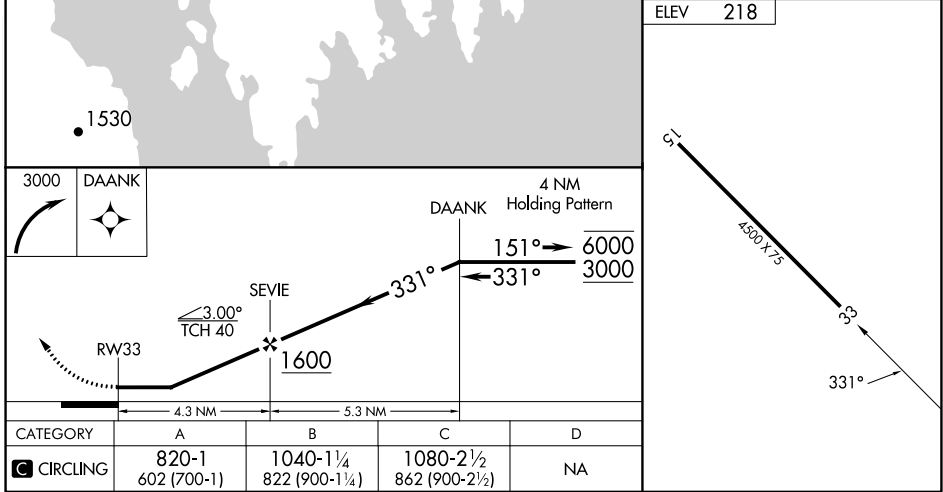

DEBLOIS, MAINE

AL-10104 (FAA)

23054

APP CRS 331°	Rwy Idg TDZE Apt Elev	N/A N/A 218
------------------------	-----------------------------	--

RNAV (GPS)-A

DEBLOIS FLIGHT STRIP (43B)

RNP APCH.	MISSED APPROACH: Climbing right turn to 3000 direct DAANK and hold, continue climb-in-hold to 3000.	
<p>Procedure NA at night. Use Bar Harbor altimeter setting when not received, use Bangor altimeter setting and increase all MDA 20 feet and visibility Cat C ¼ SM.</p>		
BHB AWOS 3-PT 118.35	BOSTON CENTER 124.25 290.50	CTAF 122.9

NE-1, 03 OCT 2024 to 31 OCT 2024

NE-1, 03 OCT 2024 to 31 OCT 2024

DEBLOIS, MAINE
Orig-A 16JUL20

44°44'N-67°59'W

DEBLOIS FLIGHT STRIP (43B)
RNAV (GPS)-A