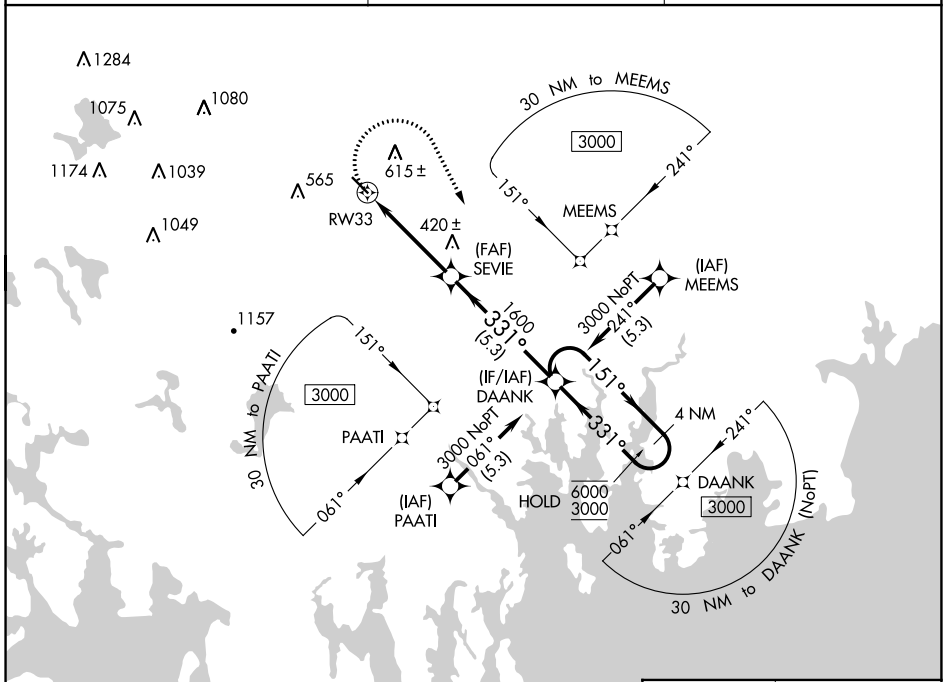

DEBLOIS, MAINE

AL-10104 (FAA)

23054

APP CRS 331°	Rwy Idg TDZE Apt Elev	N/A N/A 218
------------------------	-----------------------------	--

RNAV (GPS)-A

DEBLOIS FLIGHT STRIP (43B)

RNP APCH.	MISSED APPROACH: Climbing right turn to 3000 direct DAANK and hold, continue climb-in-hold to 3000.	
<p>Procedure NA at night. Use Bar Harbor altimeter setting when not received, use Bangor altimeter setting and increase all MDA 20 feet and visibility Cat C ¼ SM.</p>		
BHB AWOS 3-PT 118.35	BOSTON CENTER 124.25 290.50	CTAF 122.9

NE-1, 03 OCT 2024 to 31 OCT 2024

NE-1, 03 OCT 2024 to 31 OCT 2024

DEBLOIS, MAINE
Orig-A 16JUL20

44°44'N-67°59'W

DEBLOIS FLIGHT STRIP (43B)
RNAV (GPS)-A