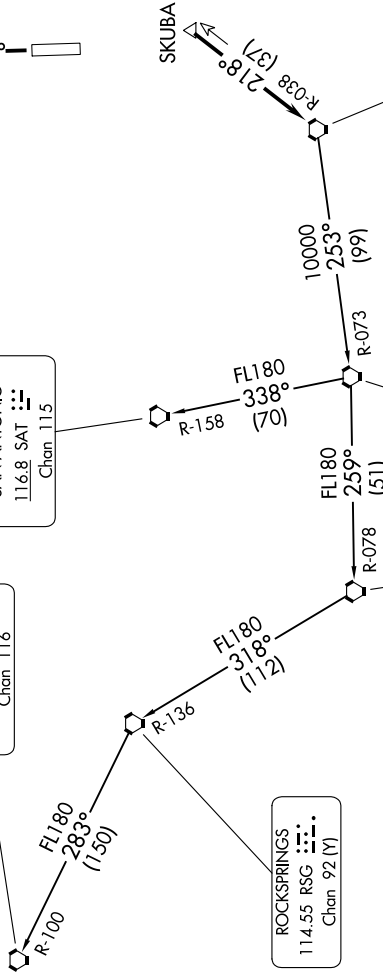

PALACIOS THREE DEPARTURE

TOP ALTITUDE:
ASSIGNED BY ATC

RADAR and DME required.

TAKEOFF MINIMUMS
Rwys 18, 36: Standard.

700
355°

FORT STOCKTON
116.9 FST
Chan 116

SAN ANTONIO
116.8 SAT
Chan 115

PALACIOS
117.3 PSX
Chan 120

THREE RIVERS
111.4 THX
Chan 51

COTUILA
115.8 COT
Chan 105

ROCKSPRINGS
114.55 RSG
Chan 92 (Y)

(CONTINUED ON FOLLOWING PAGE)

SC-5, 03 OCT 2024 to 31 OCT 2024

NOTE: Chart not to scale.

PALACIOS THREE DEPARTURE