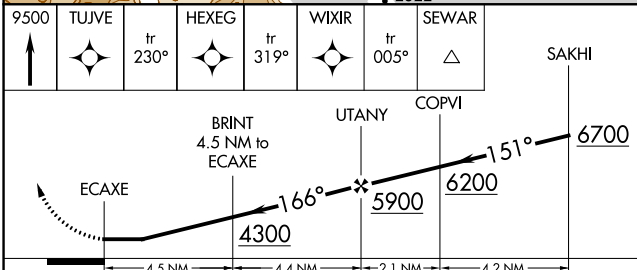

MISSED APPROACH: Climb to 9500 direct TUJVE and on track 230° to HEXEG and on track 319° to WIXIR and on track 005° to SEWARD and hold.

ASOS	ANCHORAGE CENTER	KENAI RADIO	CTAF
135.2	119.7 269.0	122.6	122.9 0

AK, 05 SEP 2024 to 31 OCT 2024

AK, 05 SEP 2024 to 31 OCT 2024

9500	TUJVE	tr 230°	HEXEG	tr 319°	WIXIR	tr 005°	SEWARD	SAKHI
▲	✦	✦	✦	✦	✦	✦	△	

CATEGORY	A	B	C	D
CIRCLING	2660-1¼ 2632 (2700-1¼)	2660-1½ 2632 (2700-1½)	NA	