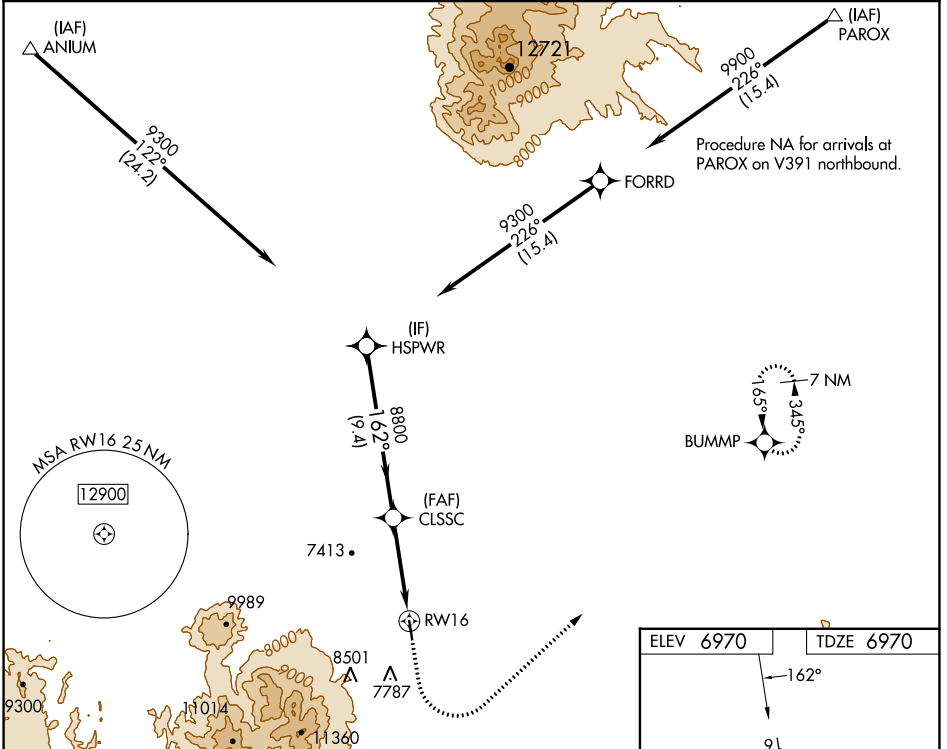

WAAS CH 86246 W16A	APP CRS 162°	Rwy ldg TDZE Apt Elev	5998 6970 6970
--	------------------------	-----------------------------	---

RNAV (GPS) RWY 16

MONTICELLO (U64)

RNP APCH - GPS. ▼ For uncompensated Baro-VNAV systems, LNAV/VNAV NA below -28°C or above 54°C.	MISSED APPROACH: Climb to 7700 then climbing left turn to 9300 direct BUMMP and hold.
---	---

AWOS-3PT 121.025	DENVER CENTER 127.55 256.875	UNICOM 122.8 (CTAF) 0
----------------------------	--	---------------------------------

CATEGORY	A	B	C	D
LPV DA	7170-1	200 (200-1)		NA
LNAV/VNAV DA	7407-1¼	437 (500-1¼)		NA
LNAV MDA	7660-1	690 (700-1)		NA

SW-4, 03 OCT 2024 to 31 OCT 2024

SW-4, 03 OCT 2024 to 31 OCT 2024