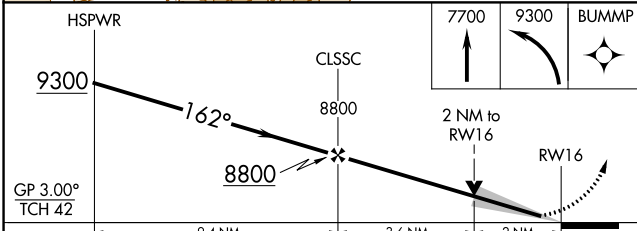

WAAS CH 86246 W16A	APP CRS 162°	Rwy ldg TDZE Apt Elev	5998 6970 6970
--	------------------------	-----------------------------	---

RNAV (GPS) RWY 16

MONTICELLO (U64)

RNP APCH - GPS. ▼ For uncompensated Baro-VNAV systems, LNAV/VNAV NA below -28°C or above 54°C.	MISSED APPROACH: Climb to 7700 then climbing left turn to 9300 direct BUMMP and hold.
---	---

AWOS-3PT 121.025	DENVER CENTER 127.55 256.875	UNICOM 122.8 (CTAF) 0
----------------------------	--	---------------------------------

CATEGORY	A	B	C	D
LPV DA	7170-1	200 (200-1)		NA
LNAV/VNAV DA	7407-1¼	437 (500-1¼)		NA
LNAV MDA	7660-1	690 (700-1)		NA