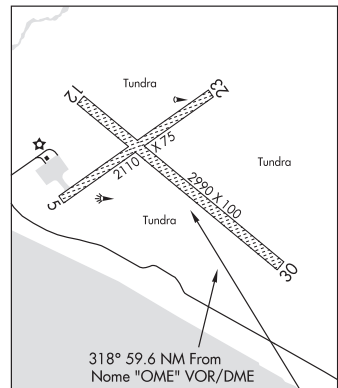

BROCKER LAKE SPB (See BIG LAKE on page 63)