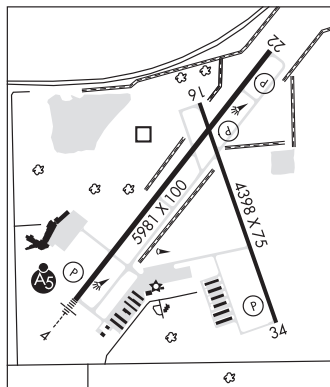

KANKAKEE

GREATER KANKAKEE (IKK)(KIKK) 3 S UTC-6(-5DT) N41°04.28' W87°50.78'

CHICAGO
H-5E, L-27C
IAP

630 B NOTAM FILE IKK

RWY 04-22: H5981X100 (ASPH-PFC) S-60, D-95 HIRL

RWY 04: MALSR. PAPI(P4L)—GA 3.0° TCH 51'.

RWY 22: REIL. PAPI(P4L)—GA 3.0° TCH 37'.

RWY 16-34: H4398X75 (ASPH-GRVD) S-30, D-40 MIRL

RWY 16: PAPI(P4L)—GA 3.0° TCH 40'. Tree.

RWY 34: PAPI(P4L)—GA 3.0° TCH 37'.

SERVICE: FUEL 100LL, JET A **LGT** Actvt MALSR Rwy 04; REIL Rwy 22; HIRL Rwy 04-22; MIRL Rwy 16-34—CTAF. HIRL Rwy 04-22 preset to low intst; to incr intst—CTAF.

AIRPORT REMARKS: Attended 1330-2330Z†. PPR req for ultralight ops ctc amgr. Ultralight act in grass area W of Rwy 04-22 & E of Rwy 16-34.

Deer and waterfowl on and infov.

AIRPORT MANAGER: 815-939-1422

WEATHER DATA SOURCES: AWOS-3 128.475 (815) 939-4044.

COMMUNICATIONS: CTAF/UNICOM 123.0

RCO 122.2 (KANKAKEE RADIO)

Ⓡ **CHICAGO CENTER APP/DEP CON** 132.5

CLEARANCE DELIVERY PHONE: For CD if una to ctc on FSS freq, ctc Chicago ARTCC at 630-906-8921.

RADIO AIDS TO NAVIGATION: NOTAM FILE IKK.

PEOTONE (L) (L) VORTACW 113.2 EON Chan 79 N41°16.18' W87°47.46' 190° 12.1 NM to fld. 689/2E.

LUKOW NDB (LOWW) 272 IK N41°01.07' W87°54.23' 039° 4.1 NM to fld. 669/0E.

ILS 108.7 I-IKK Rwy 04. Class IT. LOM LUKOW NDB. Unmonitored.

COMM/NAV/WEATHER REMARKS: Can contact Chicago Center on ground 132.5.

KANKAKEE (3KK) 3 SW UTC-6(-5DT) N41°06.00' W87°55.00'

CHICAGO

625 TPA-1425(800) NOTAM FILE IKK

RWY 09-27: 2644X300 (TURF) LIRL(NSTD)

RWY 27: Thld dsplcd 285'. Road.

RWY 18-36: 2564X200 (TURF)

RWY 18: Brush.

RWY 36: Thld dsplcd 900'. Trees.

SERVICE: S4 **LGT** Rwy 09-27 NSTD LIRL; variable ints and spacing and non-frangible mountings.

AIRPORT REMARKS: Attended Mon-Fri 1300-0100Z†, Sat-Sun irregularly. Contact manager in advance for rwy lgts. Ultralight activity on and inof arpt. Rwy 27 and Rwy 36 dsplcd thld marked with white rocks. 400 ft ovrn end of Rwy 27.

AIRPORT MANAGER: 815-932-4222

COMMUNICATIONS: CTAF/UNICOM 122.8

CLEARANCE DELIVERY PHONE: For CD ctc Chicago ARTCC at 630-906-8921.