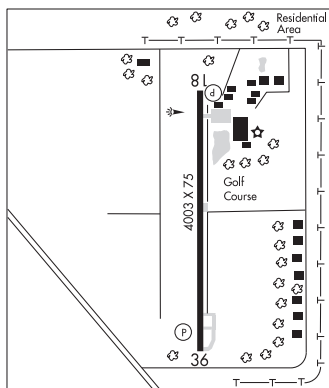

ST LOUIS
H-5D, L-27B, A

CARROLLTON MEML (K26) 3 S UTC-6(-5DT) N39°18.73' W93°30.39'
670 B NOTAM FILE COU
RWY 18-36: H2600X50 (ASPH-AFSC) MIRL
RWY 18: Brush.
SERVICE: FUEL 100LL LGT MIRL Rwy 18-36 preset on low ints.
AIRPORT REMARKS: Unattended. Fuel self-serve fuel with credit card. Low level crops within 60' of rwy centerline.
AIRPORT MANAGER: 660-329-2605
COMMUNICATIONS: CTAF 122.9
CLEARANCE DELIVERY PHONE: For CD ctc Kansas City ARTCC at 913-254-8508.

KANSAS CITY

CARUTHERSVILLE MEML (M05) 1 SW UTC-6(-5DT) N36°10.15' W89°40.59'
268 B NOTAM FILE STL
RWY 18-36: H4003X75 (ASPH) MIRL
RWY 18: PAPI(P4L)—GA 3.0° TCH 40'. Trees. Rgt tfc.
RWY 36: PAPI(P4L)—GA 3.0° TCH 40'. Trees.
SERVICE: LGT Actvt MIRL Rwy 18-36—CTAF. Rwy 18 VGSI unusable byd 3° left of centerline and byd 5° right of centerline. Rwy 36 VGSI unusable byd 5° right of centerline.
AIRPORT REMARKS: Attended Mon-Fri 1400-2230Z. Crop dusting acct on and invof arpt.
AIRPORT MANAGER: 573-333-4296
COMMUNICATIONS: CTAF 122.9
MEMPHIS CENTER APP/DEP CON 134.65
CLEARANCE DELIVERY PHONE: For CD ctc Memphis ARTCC at 901-368-8453/8449.
RADIO AIDS TO NAVIGATION: NOTAM FILE DYR.
DYERSBURG (L) TACAN Chan 115 DYR (116.8) N36°01.11' W89°19.06' 294° 19.6 NM to fld. 389/3E.

ST LOUIS
L-16H
IAP

CASSVILLE MUNI (94K) 2 NW UTC-6(-5DT) N36°41.85' W93°54.03'
1483 B NOTAM FILE COU
RWY 09-27: H3599X60 (ASPH) S-8 MIRL
RWY 09: PAPI(P2L)—GA 3.0° TCH 40'.
RWY 27: PAPI(P2L)—GA 3.0° TCH 40'.
SERVICE: FUEL 100LL LGT ACTIVATE MIRL Rwy 09-27 SS-SR—CTAF.
PAPI Rwy 09 and Rwy 27 opr 24 hrs.
AIRPORT REMARKS: Unattended. 100LL self svc avbl with credit card only.
Rwy 09-27 severe full depth cracking 1-4" wide entire length of rwy.
AIRPORT MANAGER: 417-847-4441
COMMUNICATIONS: CTAF 122.9
SPRINGFIELD APP/DEP CON 124.95
CLEARANCE DELIVERY PHONE: For CD ctc Springfield Apxh at 417-868-5620/5619.
RADIO AIDS TO NAVIGATION: NOTAM FILE COU.
NEOSHO (DH) DME 117.3 EOS Chan 120 N36°50.55' W94°26.14' 108° 27.2 NM to fld. 1200.

KANSAS CITY
L-16F
IAP