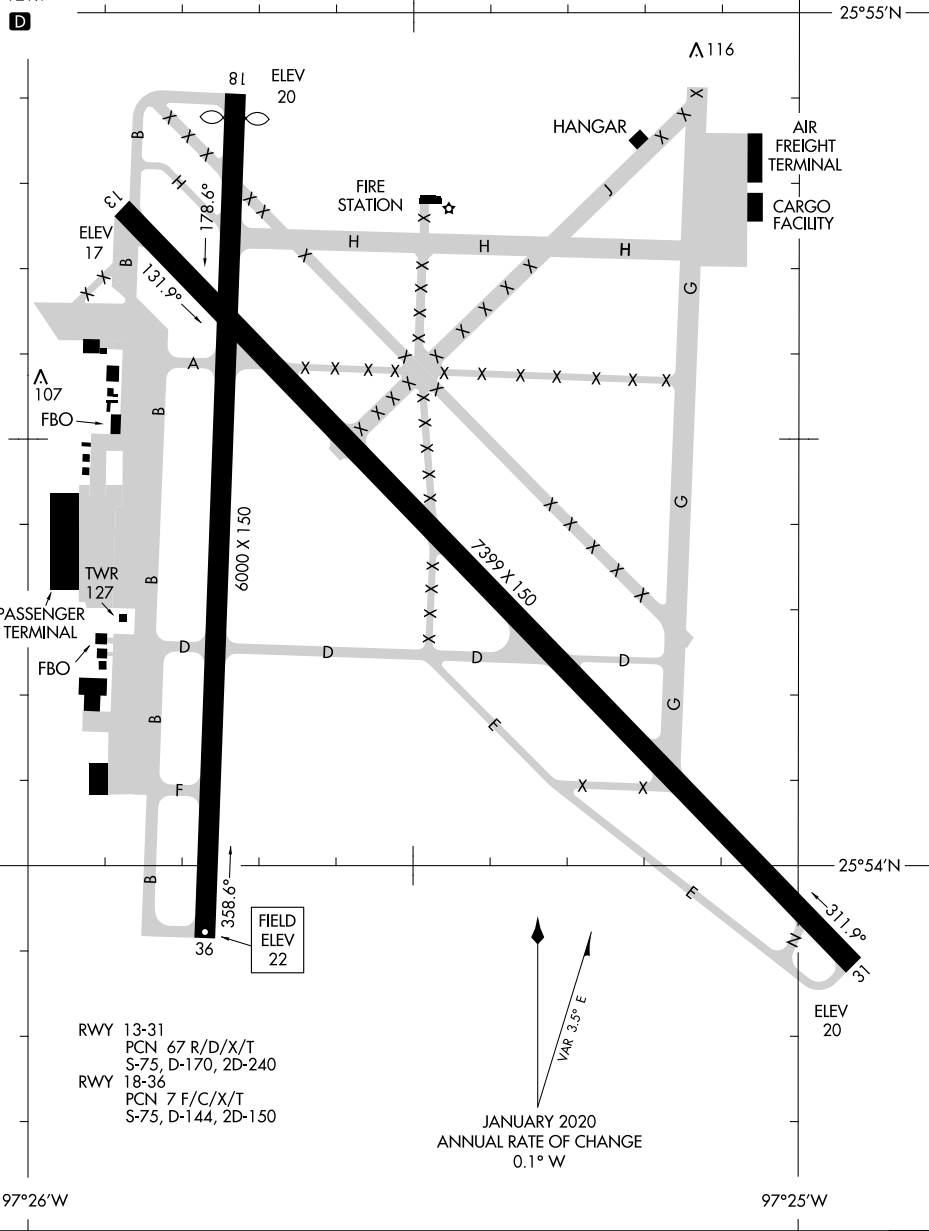

22139

AIRPORT DIAGRAM

BROWNSVILLE/SOUTH PADRE ISLAND INTL (BRO)
AL-61 (FAA)
BROWNSVILLE, TEXAS

ATIS
128.55
BROWNSVILLE TOWER*
118.9 239.3
GND CON
121.9

CAUTION: BE ALERT TO RUNWAY CROSSING CLEARANCES.
READBACK OF ALL RUNWAY HOLDING INSTRUCTIONS IS REQUIRED.

SC-3, 31 OCT 2024 to 28 NOV 2024

SC-3, 31 OCT 2024 to 28 NOV 2024

RWY 13-31
PCN 67 R/D/X/T
S-75, D-170, 2D-240

RWY 18-36
PCN 7 F/C/X/T
S-75, D-144, 2D-150

VAR 3.3° E
JANUARY 2020
ANNUAL RATE OF CHANGE
0.1° W

AIRPORT DIAGRAM

22139

BROWNSVILLE, TEXAS
BROWNSVILLE/SOUTH PADRE ISLAND INTL (BRO)