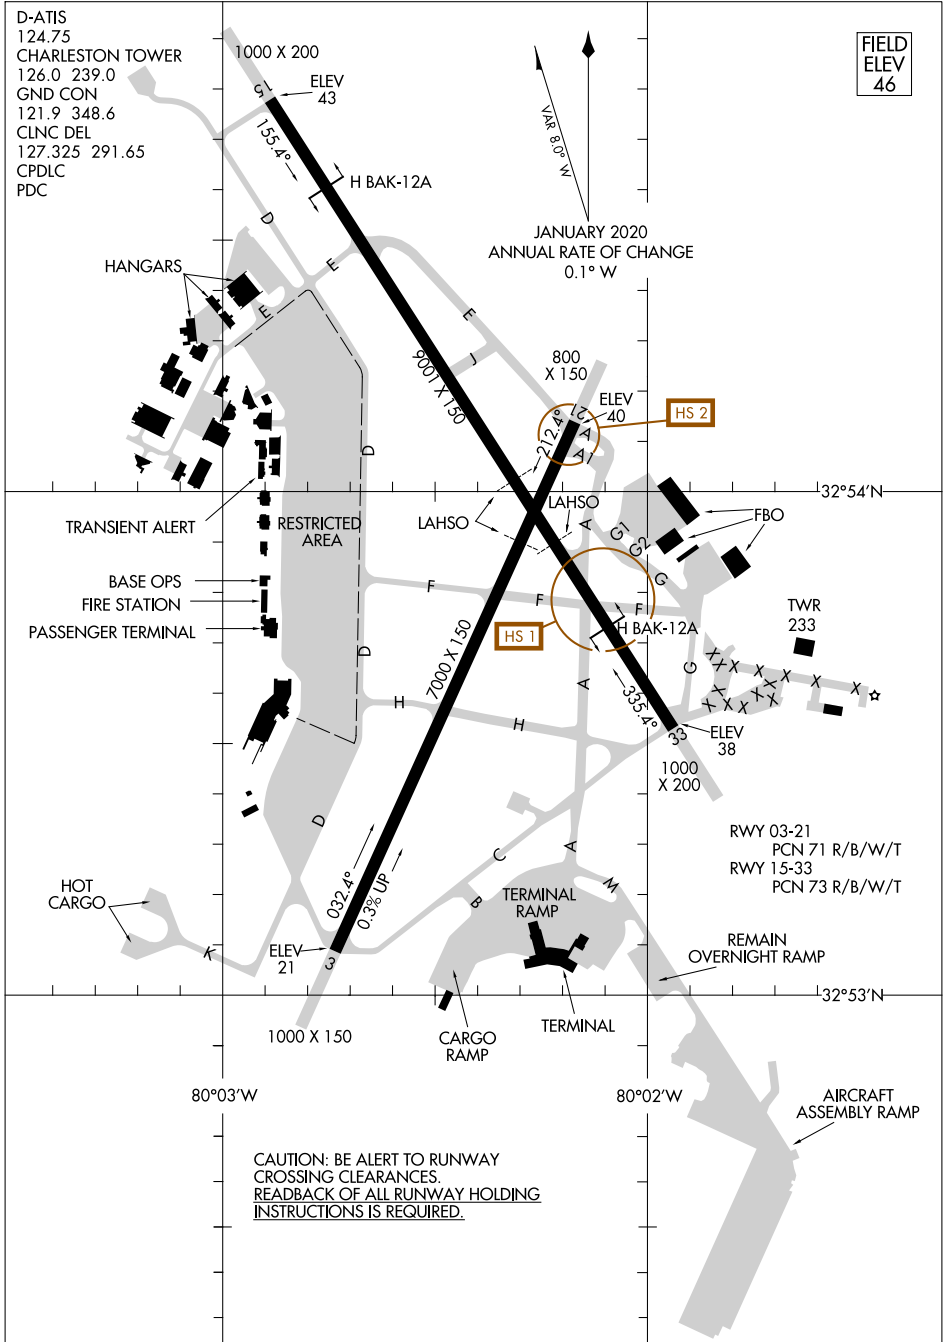

23110

# AIRPORT DIAGRAM

AL-76 (FAA)

CHARLESTON AFB/INTL (CHS)  
CHARLESTON, SOUTH CAROLINA

SE-2, 31 OCT 2024 to 28 NOV 2024

SE-2, 31 OCT 2024 to 28 NOV 2024

# AIRPORT DIAGRAM

23110

CHARLESTON, SOUTH CAROLINA  
CHARLESTON AFB/INTL (CHS)