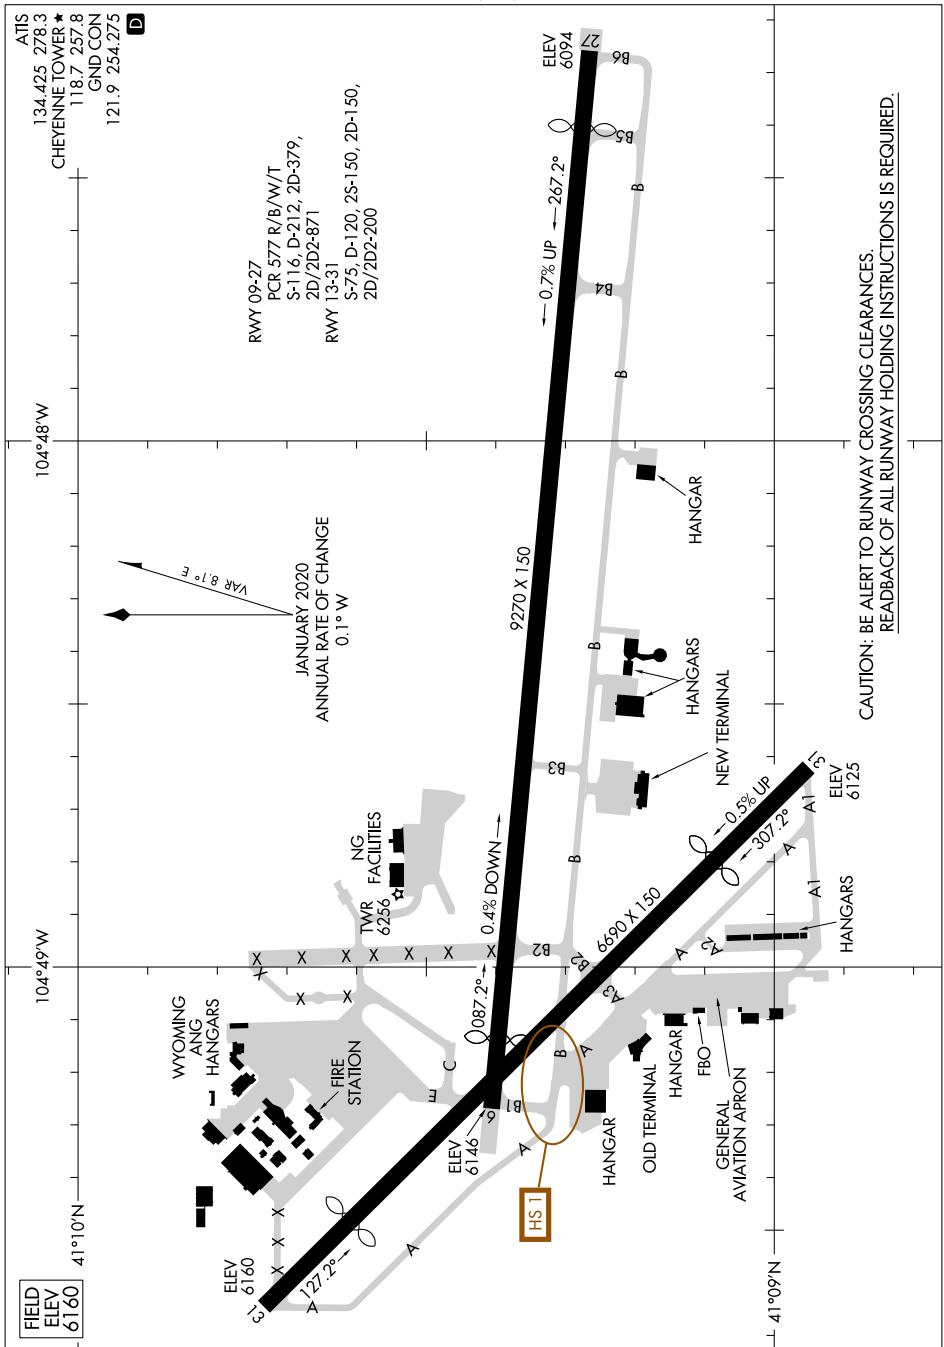

# AIRPORT DIAGRAM

CHEYENNE RGNL/JERRY OLSON FLD (CYS)  
AL-80 (FAA) CHEYENNE, WYOMING

NW-1, 31 OCT 2024 to 28 NOV 2024

# AIRPORT DIAGRAM

CHEYENNE, WYOMING  
CHEYENNE RGNL/JERRY OLSON FLD (CYS)

NW-1, 31 OCT 2024 to 28 NOV 2024

CAUTION: BE ALERT TO RUNWAY CROSSING CLEARANCES.  
READBACK OF ALL RUNWAY HOLDING INSTRUCTIONS IS REQUIRED.