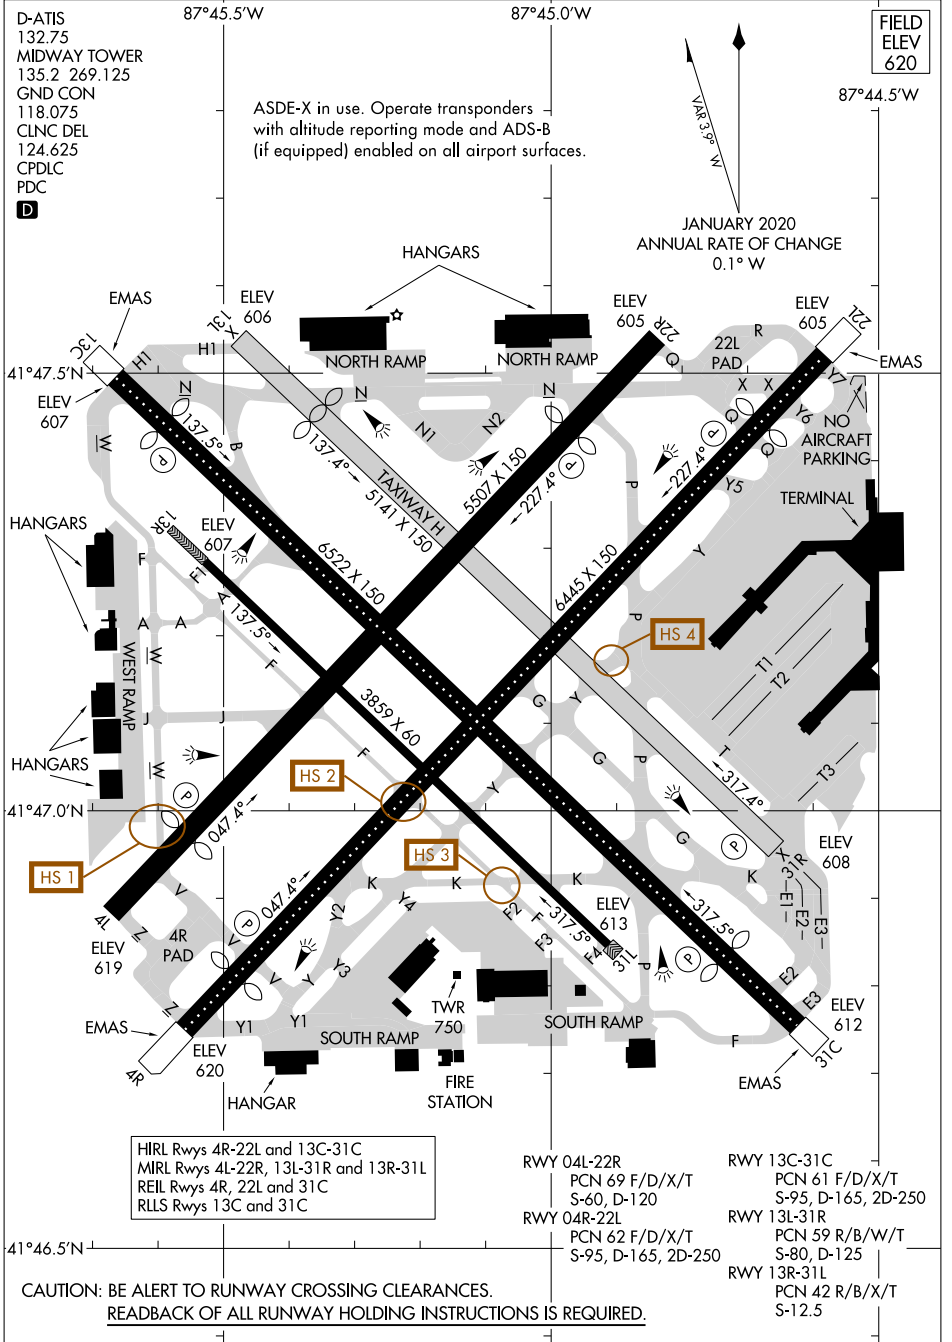

AIRPORT DIAGRAM

AL-81 (FAA)

CHICAGO MIDWAY INTL (MDW)
CHICAGO, ILLINOIS

EC-3, 31 OCT 2024 to 28 NOV 2024

EC-3, 31 OCT 2024 to 28 NOV 2024

AIRPORT DIAGRAM

CHICAGO, ILLINOIS
CHICAGO MIDWAY INTL (MDW)