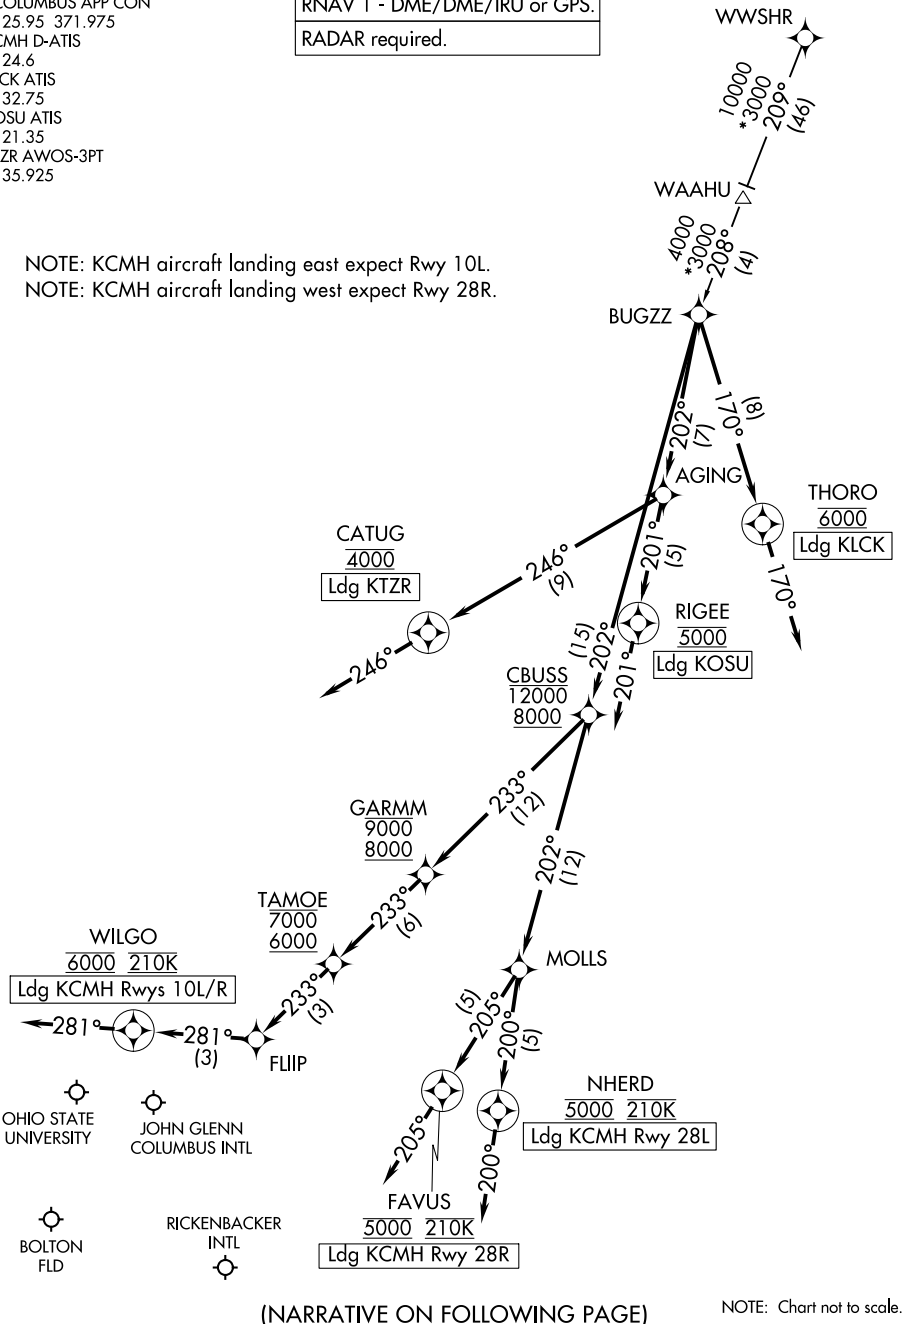

CBUSS TWO ARRIVAL (RNAV)

COLUMBUS, OHIO

COLUMBUS APP CON
 125.95 371.975
 CMH D-ATIS
 124.6
 LCK ATIS
 132.75
 OSU ATIS
 121.35
 TZR AWOS-3PT
 135.925

RNAV 1 - DME/DME/IRU or GPS.
 RADAR required.

NOTE: KCMH aircraft landing east expect Rwy 10L.
 NOTE: KCMH aircraft landing west expect Rwy 28R.

(NARRATIVE ON FOLLOWING PAGE)

NOTE: Chart not to scale.

CBUSS TWO ARRIVAL (RNAV)

COLUMBUS, OHIO

EC-2, 31 OCT 2024 to 28 NOV 2024

EC-2, 31 OCT 2024 to 28 NOV 2024