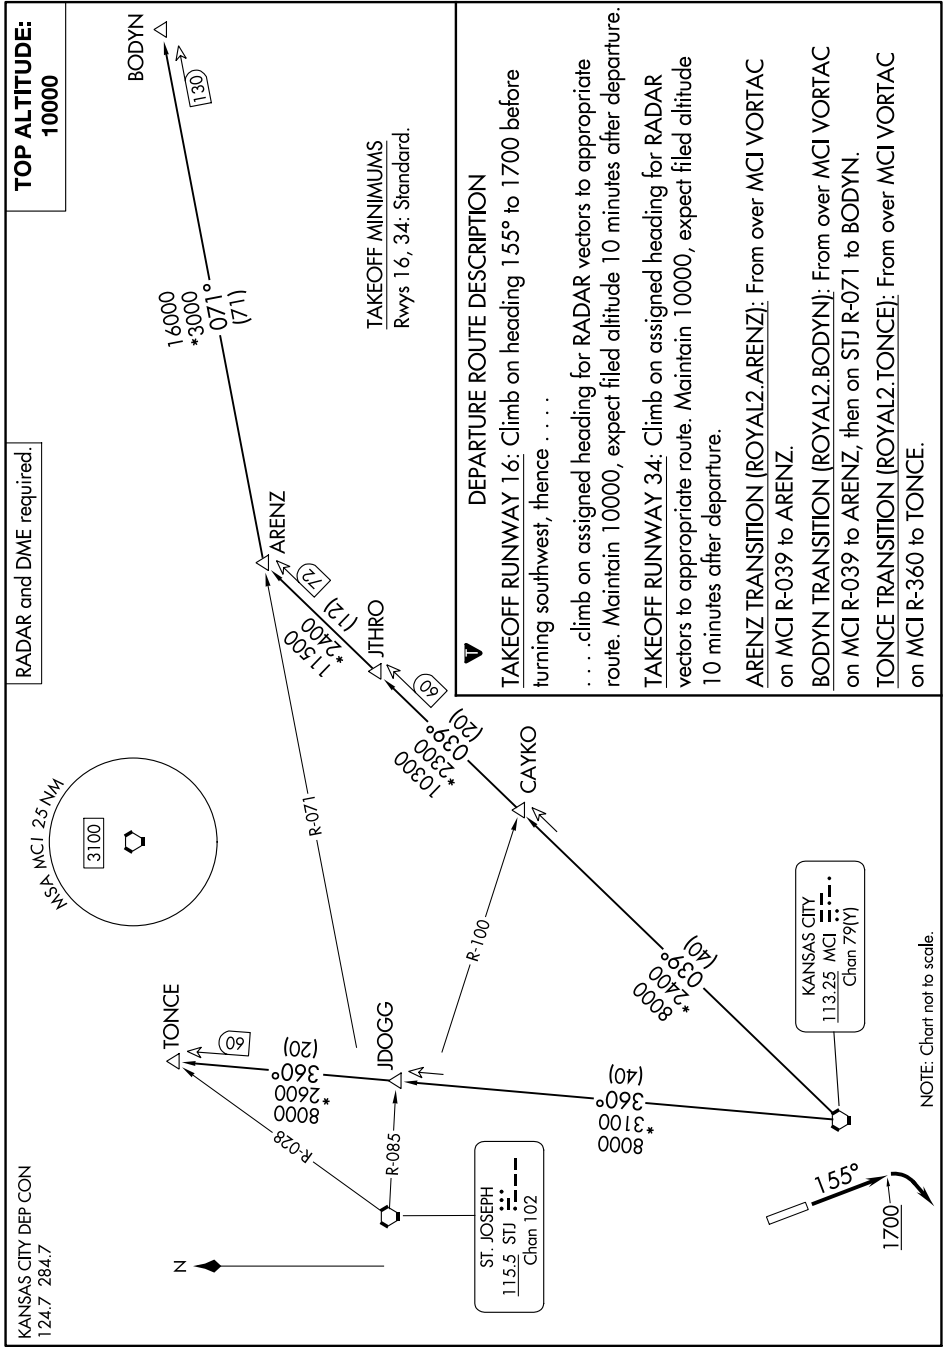

ROYAL TWO DEPARTURE

NC-2, 31 OCT 2024 to 28 NOV 2024

KANSAS CITY DEP CON
124.7 284.7

ROYAL TWO DEPARTURE

NC-2, 31 OCT 2024 to 28 NOV 2024

NOTE: Chart not to scale.