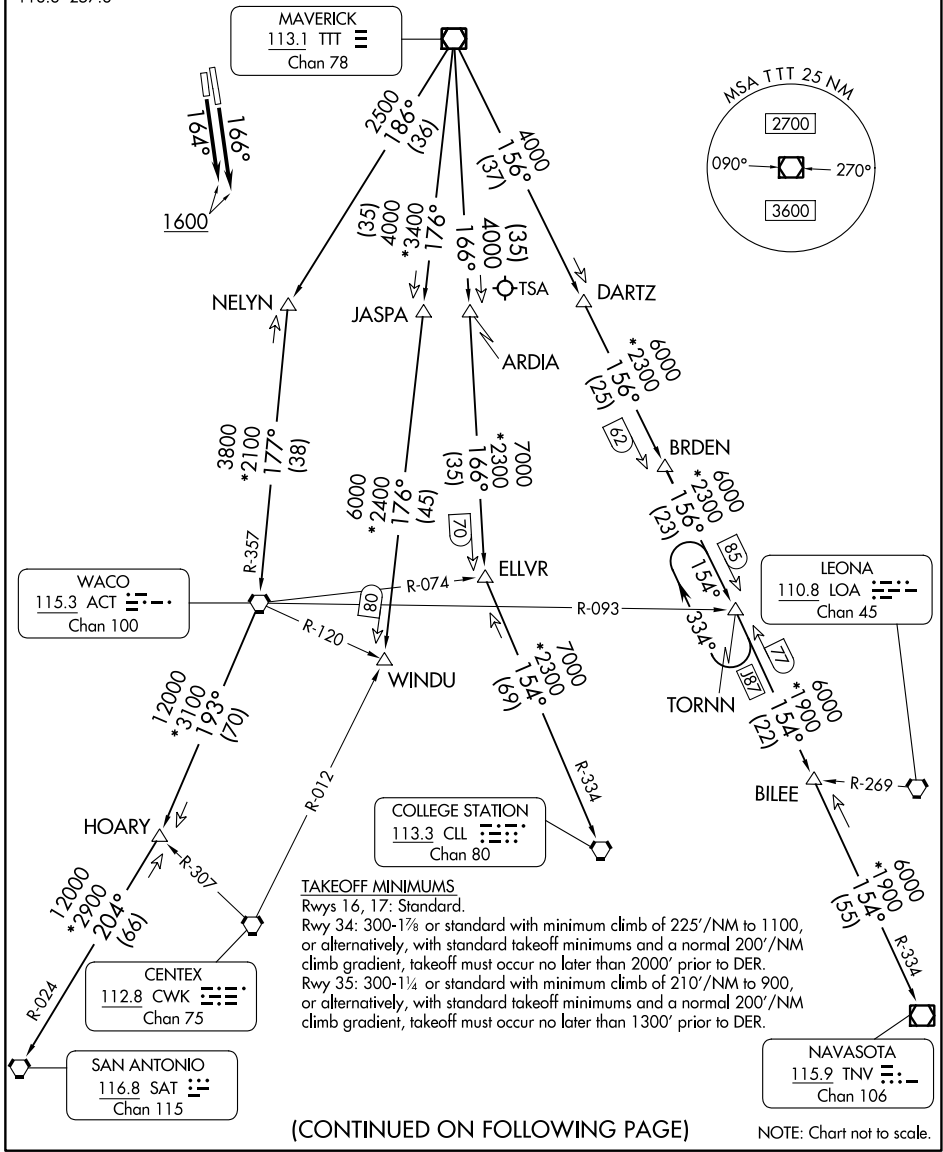

JOE POOL SEVEN DEPARTURE

LONE STAR DEP CON
135.975 379.9
ATIS
120.7
CLNC DEL
124.65
GND CON
121.9
MEACHAM TOWER
118.3 257.8

RADAR and DME required.

**TOP ALTITUDE:
ASSIGNED BY ATC**

SC-2, 31 OCT 2024 to 28 NOV 2024

SC-2, 31 OCT 2024 to 28 NOV 2024

(CONTINUED ON FOLLOWING PAGE)

JOE POOL SEVEN DEPARTURE