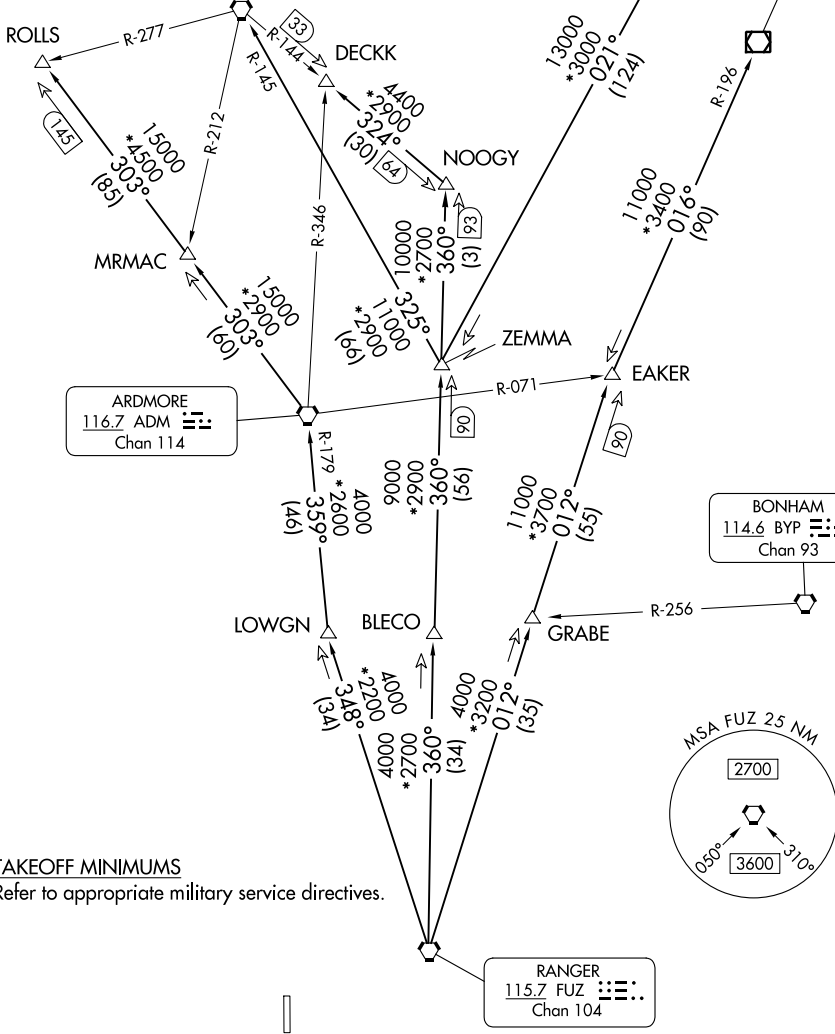

TEXOMA FIVE DEPARTURE

AL-160 (FAA)

FORT WORTH NAS JRB (CARSWELL FLD) (NF'W)

FORT WORTH, TEXAS

LONE STAR DEP CON
 125.8 257.95
 ATIS ★
 351.675
 CLNC DEL
 126.4 254.325
 GND CON
 121.675 279.575
 NAVY FORT WORTH TOWER ★
 120.95 269.325

**TOP ALTITUDE:
 ASSIGNED BY ATC**

TULSA
 114.4 TUL :...:
 Chan 91

RADAR and DME required.

WILL ROGERS
 114.1 IRW :...:
 Chan 88

OKMULGEE
 114.9 OKM :...:
 Chan 96

ARDMORE
 116.7 ADM :...:
 Chan 114

BONHAM
 114.6 BYP :...:
 Chan 93

RANGER
 115.7 FUZ :...:
 Chan 104

TAKEOFF MINIMUMS
 Refer to appropriate military service directives.

NOTE: Chart not to scale.

(CONTINUED ON FOLLOWING PAGE)

SC-2, 31 OCT 2024 to 28 NOV 2024

SC-2, 31 OCT 2024 to 28 NOV 2024