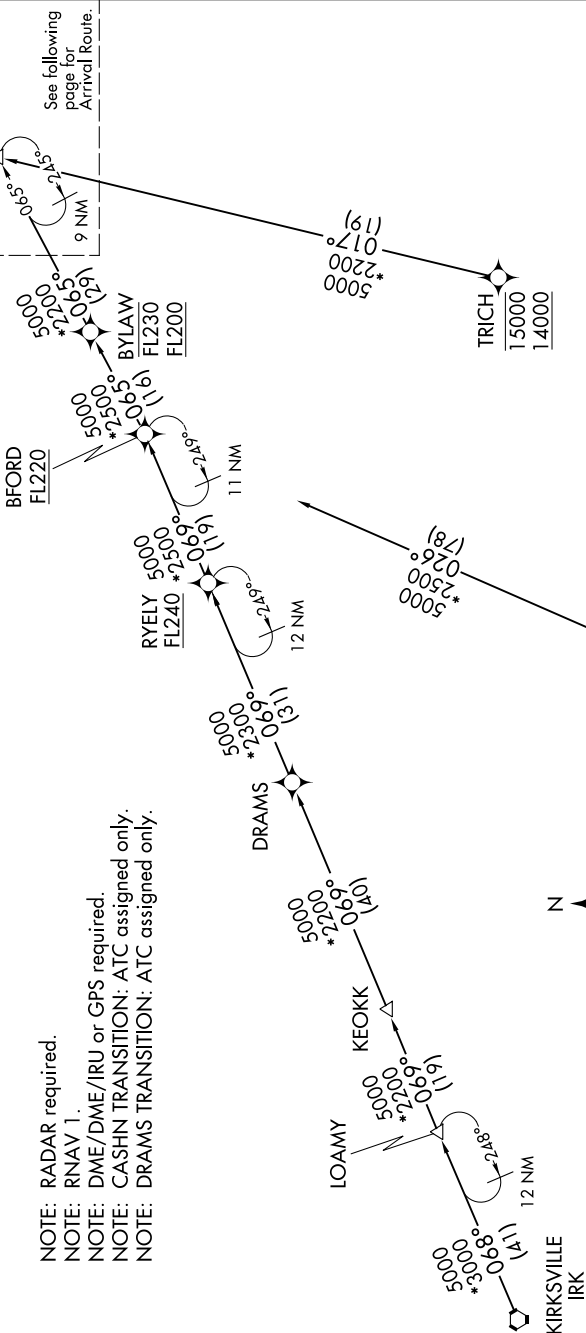

BENKY SIX ARRIVAL (RNAV) Transition Routes

EC-3, 31 OCT 2024 to 28 NOV 2024

CHICAGO APP CON
119.0 292.125
D-ATIS
135.4 282.225

- NOTE: RADAR required.
- NOTE: RNAV 1.
- NOTE: DME/DME/IRU or GPS required.
- NOTE: CASHN TRANSITION: ATC assigned only.
- NOTE: DRAMS TRANSITION: ATC assigned only.

BFORD TRANSITION (BFORD.BENKY6):
BYLAW TRANSITION (BYLAW.BENKY6):
CASHN TRANSITION (CASHN.BENKY6):
DRAMS TRANSITION (DRAMS.BENKY6):
KIRKSVILLE TRANSITION (IRK.BENKY6):
LOAMY TRANSITION (LOAMY.BENKY6):
TRICH TRANSITION (TRICH.BENKY6):

(CONTINUED ON FOLLOWING PAGE)

NOTE: Chart not to scale.

EC-3, 31 OCT 2024 to 28 NOV 2024