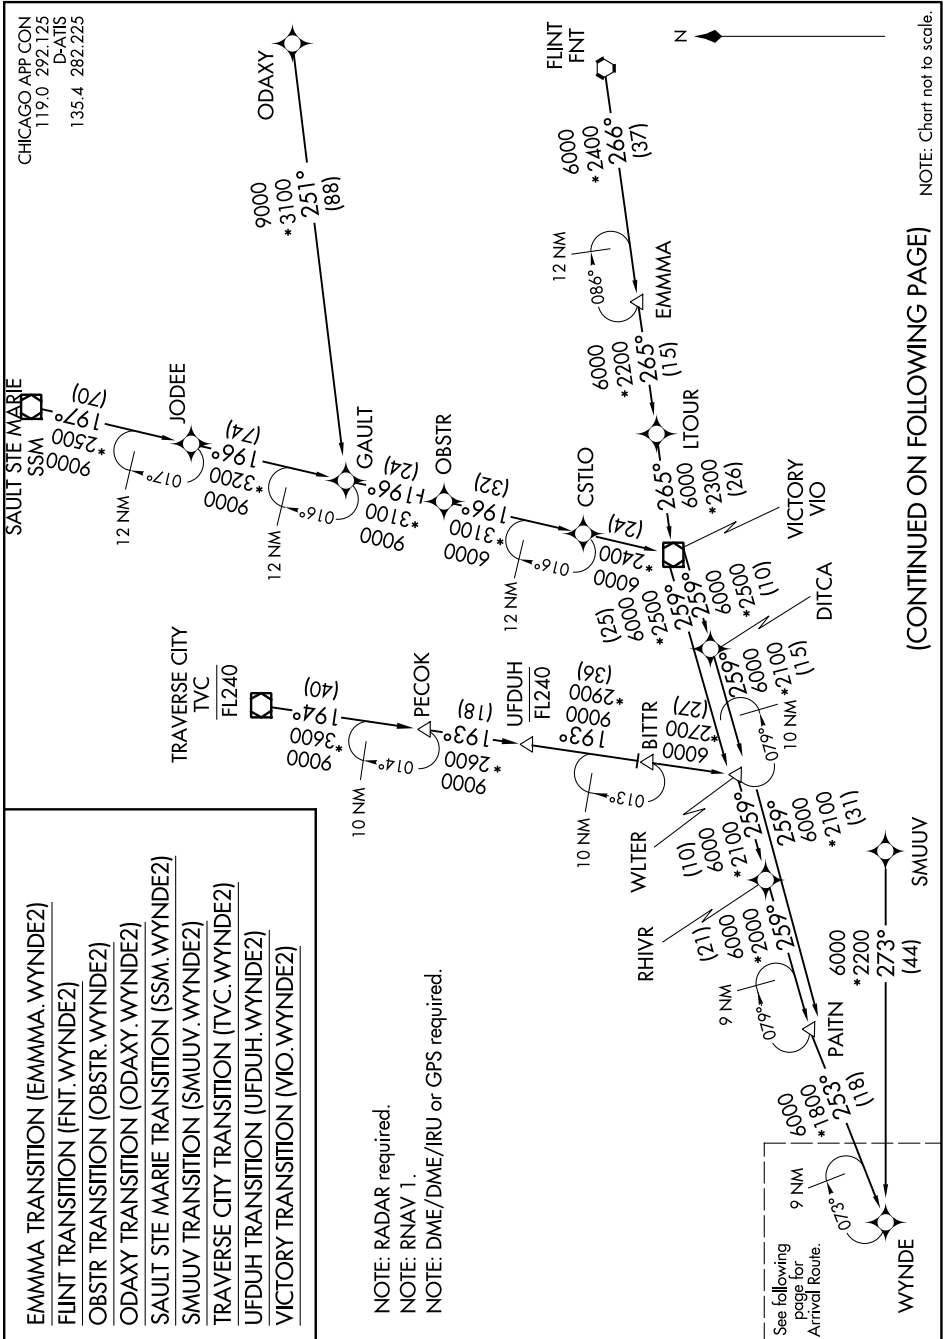

WYNDE TWO ARRIVAL (RNAV) Transition Routes

EC-3, 31 OCT 2024 to 28 NOV 2024

(CONTINUED ON FOLLOWING PAGE)

EC-3, 31 OCT 2024 to 28 NOV 2024

WYNDE TWO ARRIVAL (RNAV) Transition Routes