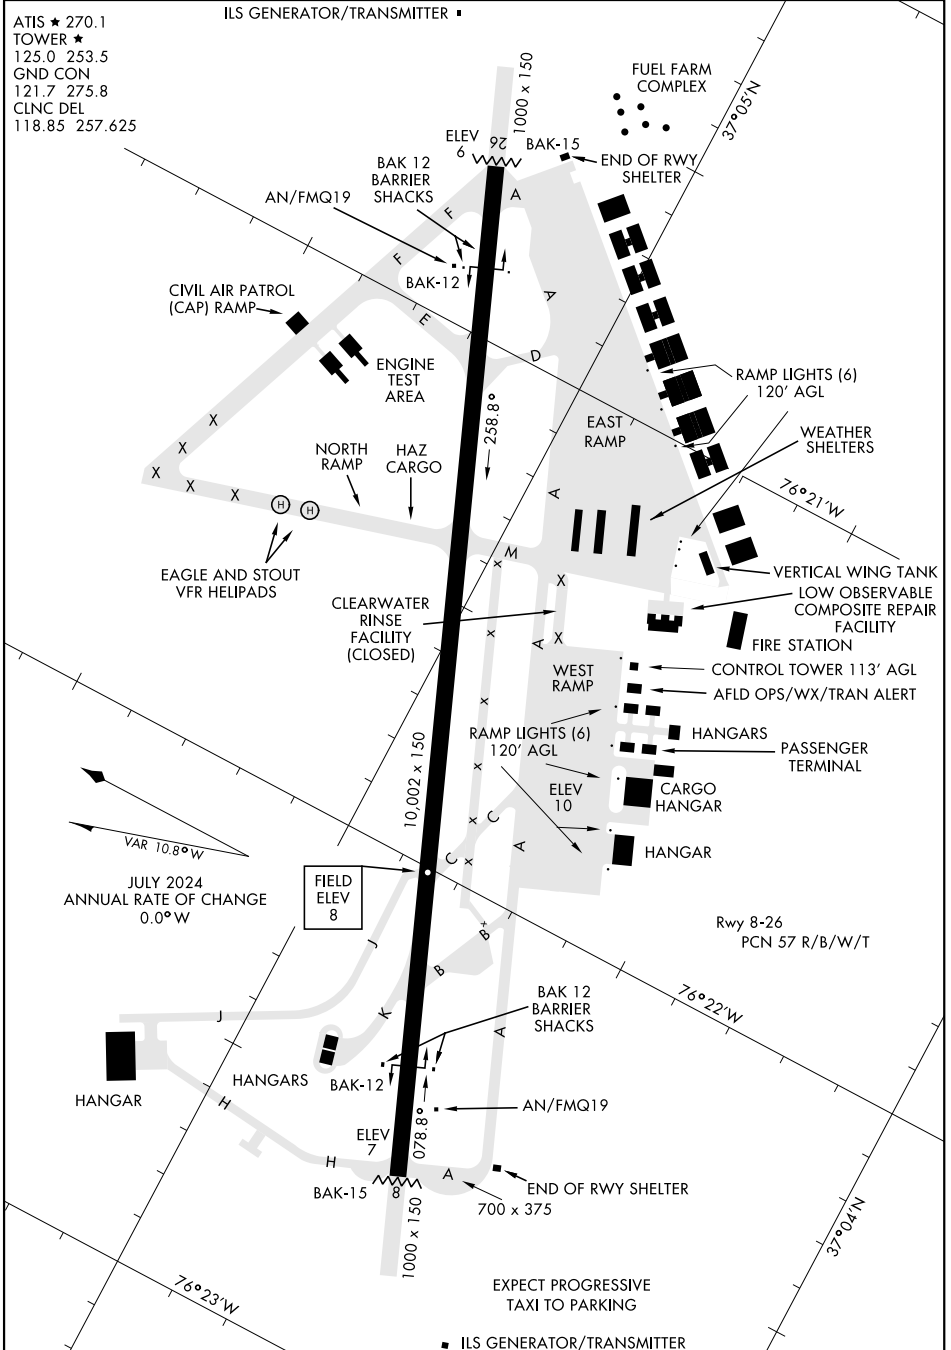

AIRPORT DIAGRAM

[USAF]

ATIS ★ 270.1
 TOWER ★
 125.0 253.5
 GND CON
 121.7 275.8
 CLNC DEL
 118.85 257.625

ILS GENERATOR/TRANSMITTER ■

NE-3, 31 OCT 2024 to 28 NOV 2024

NE-3, 31 OCT 2024 to 28 NOV 2024

AIRPORT DIAGRAM