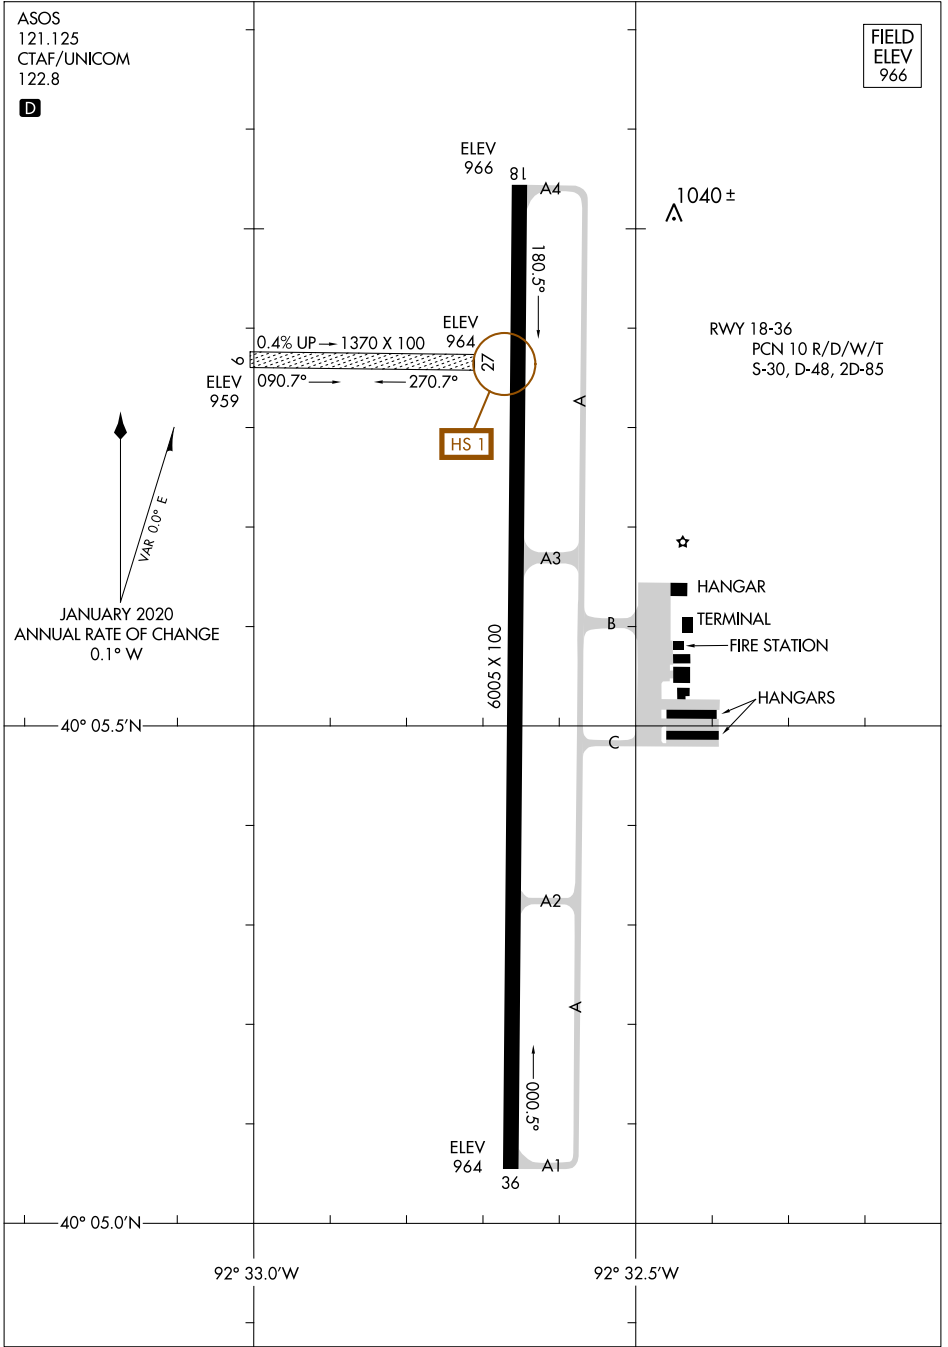

22363

# AIRPORT DIAGRAM

AL-217 (FAA)

KIRKSVILLE RGNL (IRK)  
KIRKSVILLE, MISSOURI

ASOS  
121.125  
CTAF/UNICOM  
122.8

FIELD  
ELEV  
966

JANUARY 2020  
ANNUAL RATE OF CHANGE  
0.1° W

NC-3, 31 OCT 2024 to 28 NOV 2024

NC-3, 31 OCT 2024 to 28 NOV 2024