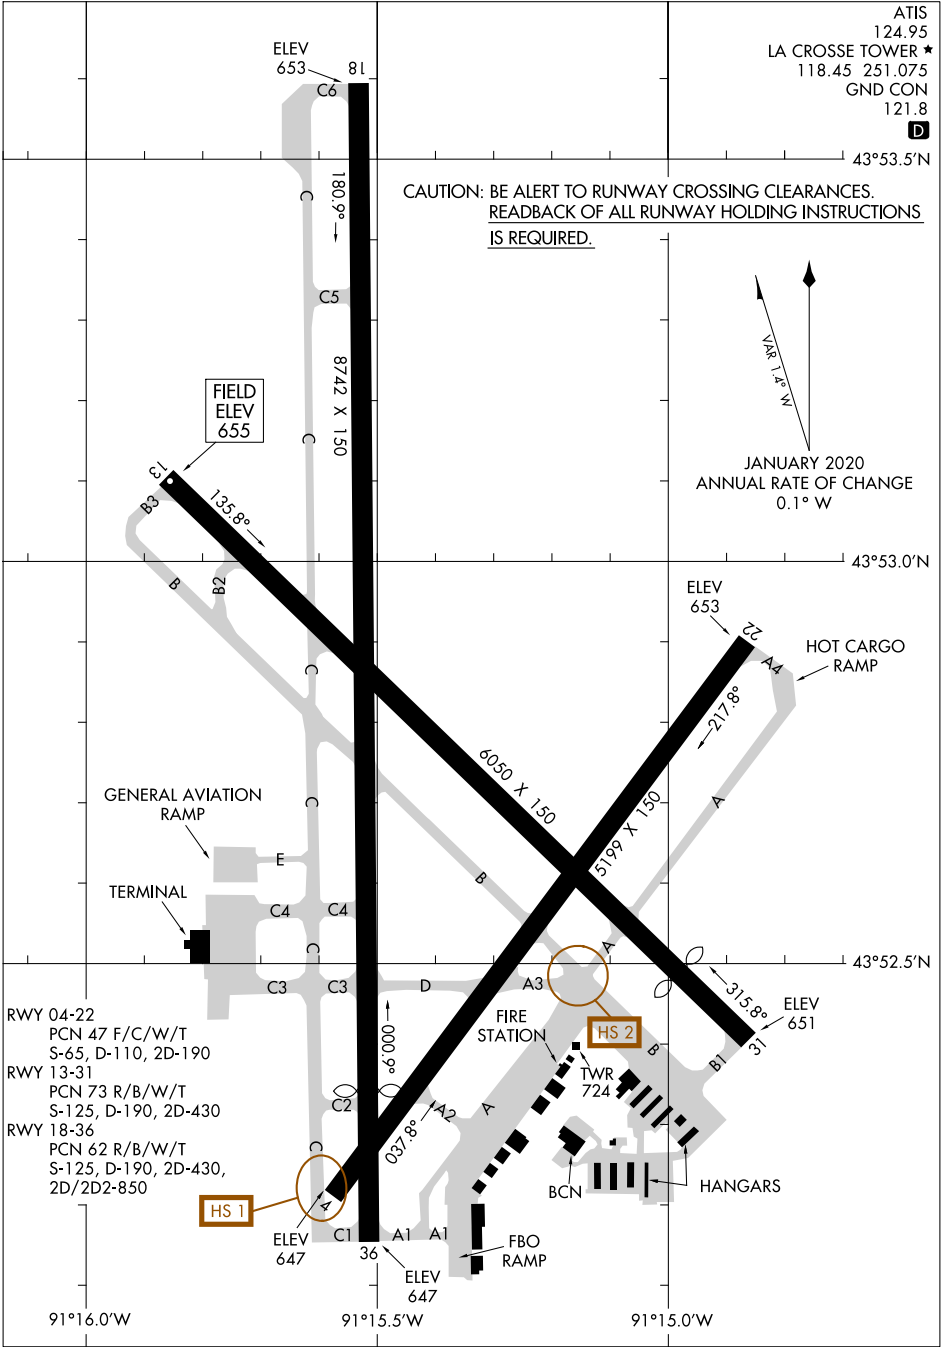

22139

AIRPORT DIAGRAM

AL-219 (FAA)

LA CROSSE RGNL (LSE)
LA CROSSE, WISCONSIN

ATIS 124.95
LA CROSSE TOWER ★ 118.45 251.075
GND CON 121.8
D

CAUTION: BE ALERT TO RUNWAY CROSSING CLEARANCES.
READBACK OF ALL RUNWAY HOLDING INSTRUCTIONS IS REQUIRED.

▲
MAG 1.1° W
JANUARY 2020
ANNUAL RATE OF CHANGE
0.1° W

EC-3, 31 OCT 2024 to 28 NOV 2024

EC-3, 31 OCT 2024 to 28 NOV 2024

AIRPORT DIAGRAM

22139

LA CROSSE, WISCONSIN
LA CROSSE RGNL (LSE)