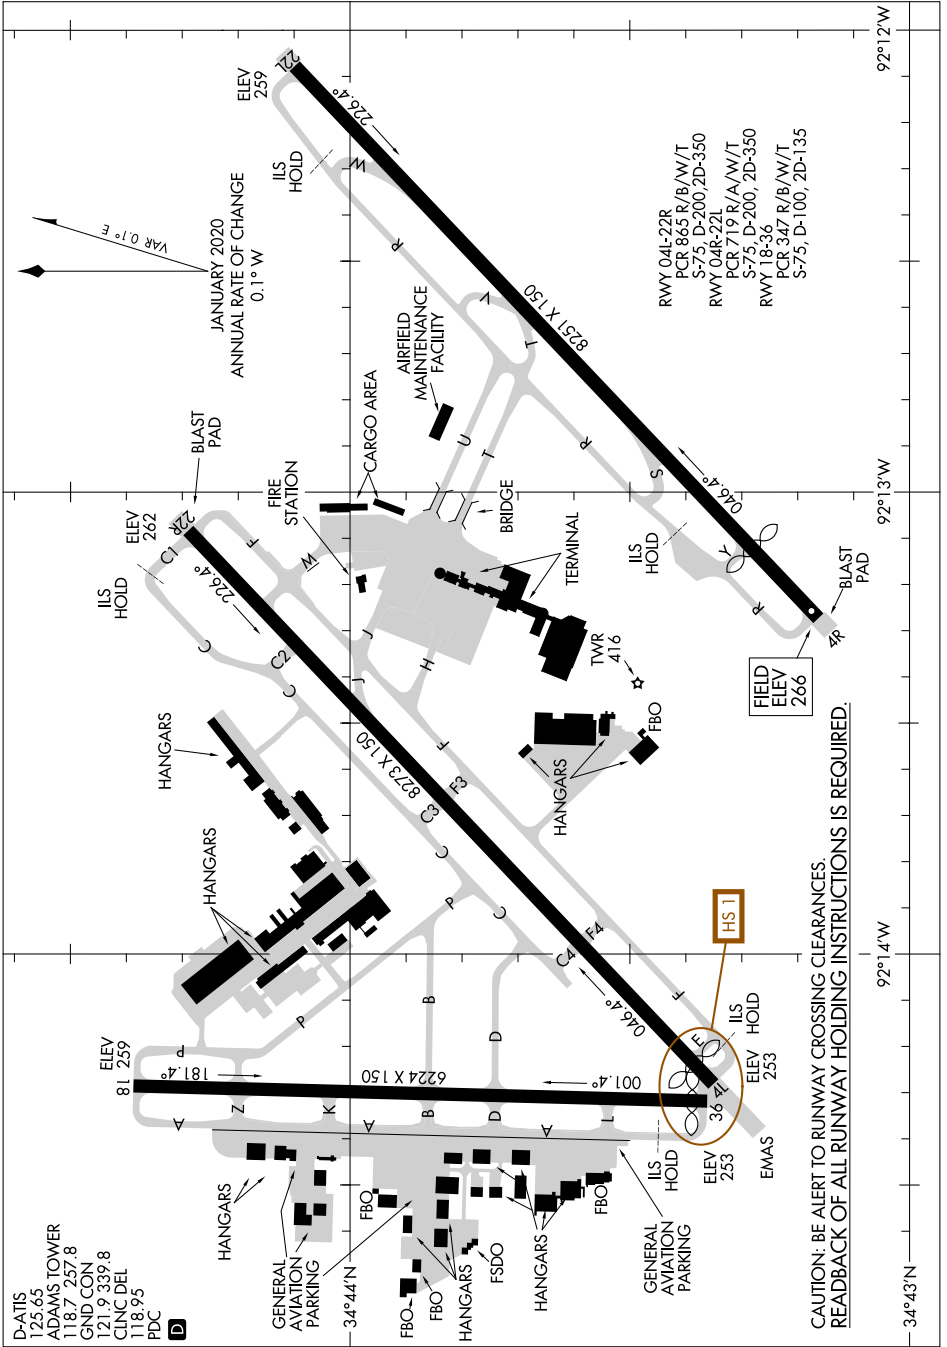

24193
AIRPORT DIAGRAM

BILL AND HILLARY CLINTON NTL/ADAMS FLD (LIT)
 AL-233 (FAA)
 LITTLE ROCK, ARKANSAS

SC-1, 31 OCT 2024 to 28 NOV 2024

SC-1, 31 OCT 2024 to 28 NOV 2024

24193
AIRPORT DIAGRAM

BILL AND HILLARY CLINTON NTL/ADAMS FLD (LIT)
 LITTLE ROCK, ARKANSAS

- D-ATIS 125.65
- ADAMS TOWER 118.7 257.8
- GND CON 121.9 339.8
- CLNC DEL 118.95
- PDC

CAUTION: BE ALERT TO RUNWAY CROSSING CLEARANCES.
 READBCK OF ALL RUNWAY HOLDING INSTRUCTIONS IS REQUIRED.